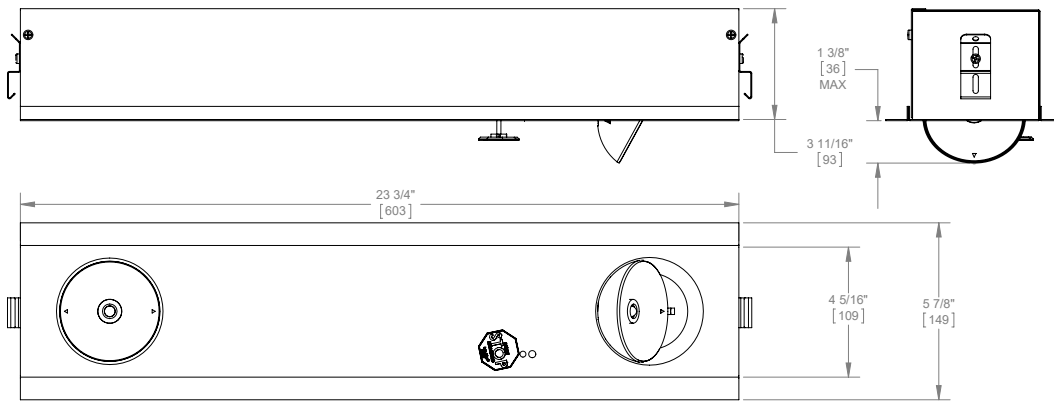

Clean aesthetic
| No ceiling disruption

EXIT

SELMTG

The SELMTG60R5SD is an Architectural grade, recessed, T-Grid mounted emergency light. The 300 lumen LED source will cover up to 60 feet resulting in less total fixtures required. Also, the adjustable recessed heads eliminate the traditional unsightly emergency fixture look. The SELMTG60R5SD series has 5 watts of remote capacity which can create an additional 50 feet of emergency egress coverage. This product is UL924 listed and meets both City of Chicago and NYC construction requirements.

Feature	Benefit	Result
Recessed heads	No ceiling disruption; clean aesthetic	Peace of mind
LED source with nickel cadmium battery	No maintenance	Save money
Self-diagnostics	Reduced labor for NFPA and OSHA required testing	Save time
Up to 60 feet of emergency egress coverage	Less total fixtures required	Save money
Steel housing, 300 lumen/head LED output	UL924, New York and Chicago approved	Peace of mind
5 year fixture; 7 year prorated battery warranty	Certified and guaranteed performance	Peace of mind
5 watts of remote capacity	Up to 50 feet of additional coverage	Save money

Ordering Information

SAMPLE NUMBER:

Series	Housing	Spacing	Remote Capacity	Color	Self-diagnostics	Catalog Logic
SELM = Sure-Lites emergency, metal housing	TG = grid ceiling	60 = 60 Feet	R5 = 5 watts of remote capacity	_ = white BK = black	SD = self-diagnostics (standard)	SELMTG60R5SD SELMTG60R5BKSD