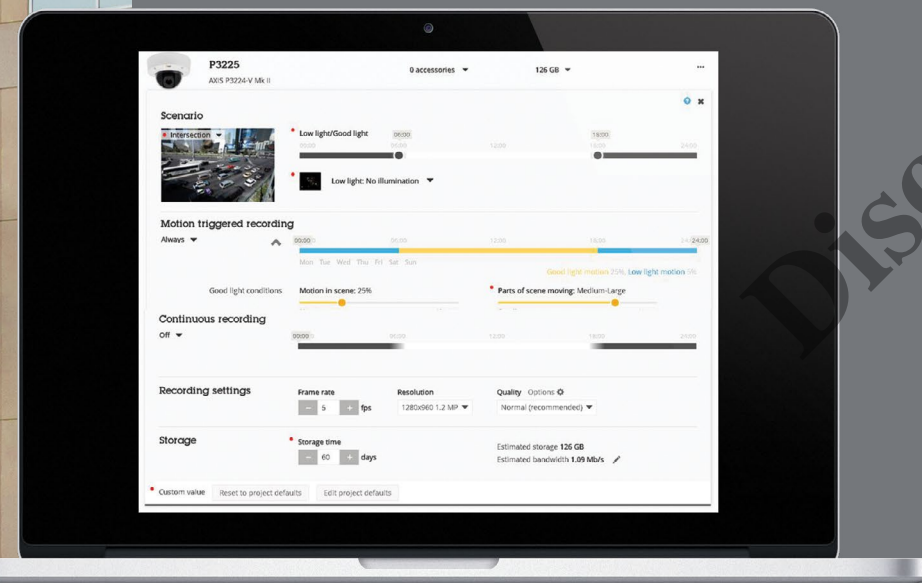

- AXIS M5525-E PTZ**  
Network Camera
- > Easily follow and capture moving objects
  - > Affordable and versatile camera for indoor and outdoor use
  - > Zoomed in detailed and broad view image capture
  - > 10X Optical zoom and continuous 360° pan

# Partnership ecosystem

LumenSafe leverages Axis Communications imaging technology, enabling you to leverage an entire ecosystem of associated technology, software and implementation partners. Full customer choice of Video Management Systems, embedded firmware, analytics packages and software architecture allow the camera's capabilities to be utilized with an array of options to enhance their functionality.

## Video Management System (VMS) Software

A VMS is software that runs on a server and can provide many potential features:

- > Simultaneous viewing (local and remote)
- > Public View Monitoring (PVM)
- > Recording of video and audio
- > Advanced playback and search options
- > Event management functions including intelligent video
- > User access control and activity (audit) logging
- > Camera management