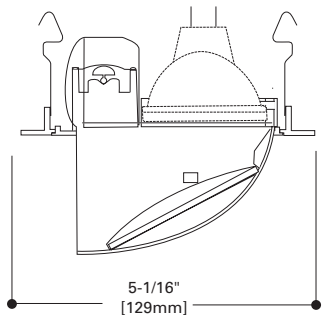

DESCRIPTION

Adjustable mirror trim for 12V low voltage 4" H1499 family recessed housings. Trim provides up to 90° tilt and 360° rotation - ideal for wall wash applications. Die cast trim ring and scoop. Three "cat's paw" springs secure trim in housing.

DESIGN FEATURES

Cast aluminum trim ring and scoop available in White finish. Mirror in scoop enables up to 90° tilt. Three pressure springs ensure positive retention in housing.

1497 is designed for use with the following small aperture housings;

- Low Voltage Housing
  - H1499T 50W 12V MR16
  - H1499RT 50W 12V MR16
  - H1499ICT 50W 12V MR16
  - H1499T75 75W 12V MR16