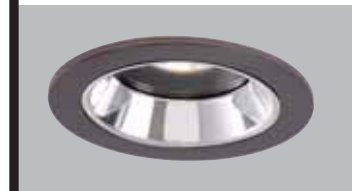

DESCRIPTION

Adjustable wet location listed showerlight trim for 12V low voltage 4" H1499 family recessed housings.

Catalog #		Type
Project		
Comments		Date
Prepared by		

DESIGN FEATURES

Non conductive, corrosion free polymer trim. Lamp tilts 15°. Clear specular splay reflector. Polymer trim ring available in Matte White, Silver, Satin Nickel, Antique Copper or Tuscan Bronze finishes. Three "cat's paw" springs secure trim in housing.

1951 is designed for use with the following small aperture housings;

- Low Voltage Housing
 - H1499T 50W 12V MR16
 - H1499RT 50W 12V MR16
 - H1499ICT 50W 12V MR16

Trim

- 1951P**= White Trim, Clear Specular Splay Reflector
- 1951SL**= Silver Trim, Clear Specular Splay Reflector
- 1951SN**= Satin Nickel Trim, Clear Specular Splay Reflector
- 1951AC**= Antique Copper Trim, Clear Specular Splay Reflector
- 1951TBZ**= Tuscan Bronze Trim, Clear Specular Splay Reflector

1951P
White Trim with Clear Specular Splay Reflector

1951SL
Silver Trim with Clear Specular Splay Reflector

1951SN
Satin Nickel Trim with Clear Specular Splay Reflector

1951AC
Antique Copper Trim with Clear Specular Splay Reflector

1951TBZ
Tuscan Bronze Trim with Clear Specular Splay Reflector

1951
Adjustable Lensed Showerlight

4" TRIMS