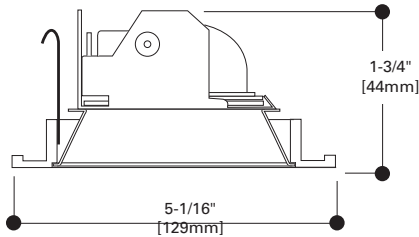

DESCRIPTION

Adjustable wet location listed showerlight trim for 12V low voltage 4" H1499 family recessed housings.

Catalog #		Type
Project		
Comments		Date
Prepared by		

DESIGN FEATURES

Non conductive, corrosion free polymer trim. Lamp tilts 15°. Clear specular splay reflector. Polymer trim ring available in Matte White, Silver, Satin Nickel, Antique Copper or Tuscan Bronze finishes. Three "cat's paw" springs secure trim in housing.

1951 is designed for use with the following small aperture housings;

- Low Voltage Housing
 - H1499T 50W 12V MR16
 - H1499RT 50W 12V MR16
 - H1499ICT 50W 12V MR16

Trim

- 1951P**= White Trim, Clear Specular Splay Reflector
- 1951SL**= Silver Trim, Clear Specular Splay Reflector
- 1951SN**= Satin Nickel Trim, Clear Specular Splay Reflector
- 1951AC**= Antique Copper Trim, Clear Specular Splay Reflector
- 1951TBZ**= Tuscan Bronze Trim, Clear Specular Splay Reflector