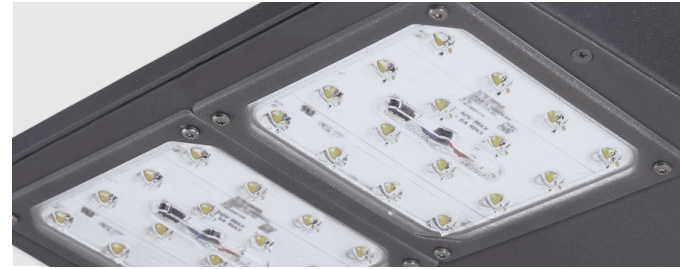

# ClearCurve Wall

Simple in Form.  
Rich in Features.

The Invue ClearCurve wall mount luminaire is Simple in Form, Rich in Features. The design cues of the ClearCurve integrate elegantly into modern day architecture, enhancing the experience with a visually attractive appearance and enabling a uniform modern architectural design across many settings.

# Design Flexibility

Choose from two available lense options for the ClearCurve Wall:

## VISUAL COMFORT

WaveStream offers 4 Visual Comfort distributions; T2, T3, T4FT and T4W available in 6 lumen packages up to 10,000 lumens.

## DISCRETE

LightSquares are available in 1 or 2 Discrete configurations with 9 optical distributions and 6 lumen packages up to 12,000 lumens and 149 LPW.

In addition to the multiple configurations and distributions, the ClearCurve offers 11 color temperature options.