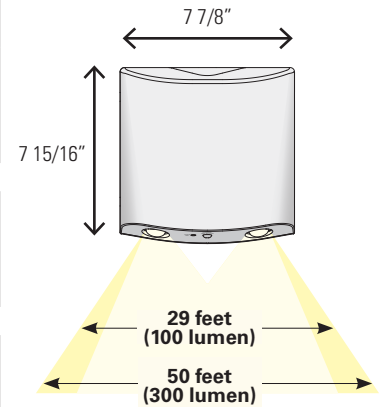

Coverage

Eaton
1121 Highway 74 South
Peachtree City, GA 30269
P: 770-486-4800
www.eaton.com/lighting

Canada Sales
5925 McLaughlin Road
Mississauga, Ontario L5R 1B8
P: 905-501-3000
F: 905-501-3172

© 2017 Eaton
All Rights Reserved
Printed in USA
Publication No. BR505021EN
August 30, 2018 2:42 PM

Eaton is a registered trademark.

All other trademarks are property of their respective owners.

Product availability, specifications, and compliances are subject to change without notice.