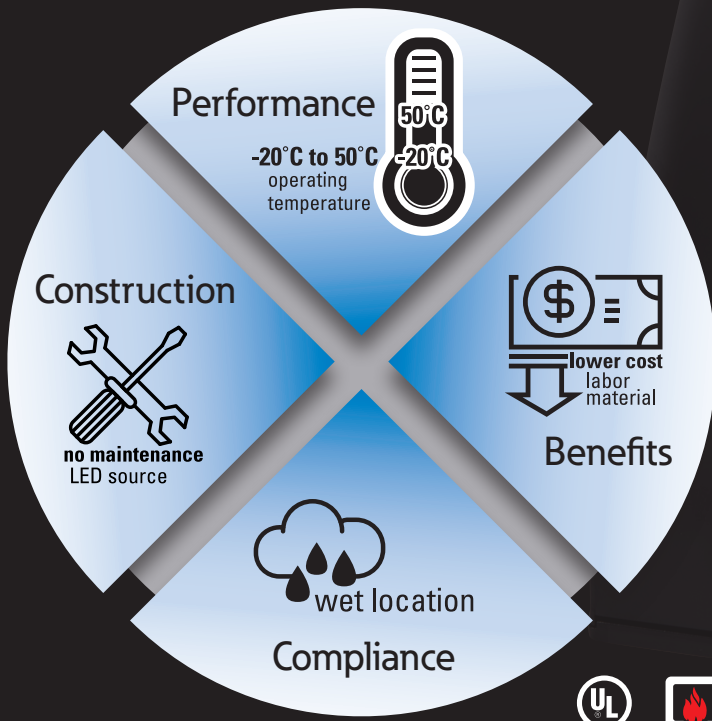

ATLELDWA

Outdoor emergency lighting - wet location

AtLite

NYC Code Compliant, Die Cast Aluminum, LED, Outdoor Rated, Architectural Emergency Light

The AtLite ATLELDWA series is UL924 wet location code compliant, die cast aluminum, architectural grade, wet location and NYC approved Emergency Light. Featuring an aesthetically pleasing look, it eliminates traditional unsightly emergency light trauma. The ATLELDWA is also perfect for indoor applications where an architectural appearance is desired. Key features include maintenance free LED's with 100 lumen output (superior to a 9 watt incandescent source) or a 300 lumen output (superior to any 12 watt incandescent source), proprietary rotatable accuLED optics, a maintenance free nickel cadmium battery as well as self-diagnostics that reduce the labor associated with NFPA required testing. The ATLELDWA is available with temperature ratings of 0 °C to 40 °C or -20 °C to 55 °C. Additionally the ATLELDWA's easy hang feature reduces installation time and cost. It is available with a silver, white, black or bronze finish.

EATON

Powering Business Worldwide

Construction

- Architectural die cast aluminum housing
- LED source
- Nickel cadmium battery
- Four color options

Performance

- 100 lumen or 300 lumen LED options
- 0°C to 40°C operating temperature range
- -20°C to 55°C expanded temperature option
- Self-diagnostics with laser testing

Benefits

- Code compliant for outdoor use
- No maintenance compared to traditional sources
- Improved spacing means fewer fixtures needed
- Laser test reduces labor associated with monthly NFPA required testing