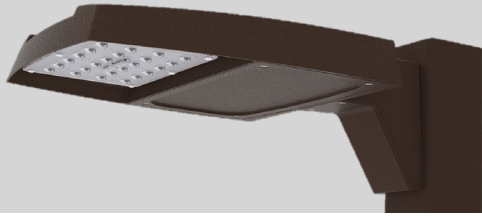

Area / Site Lighting

Scan to
learn more.

USSL Discrete Series

USSL-P, USSL, USSL-XL, USSL-M