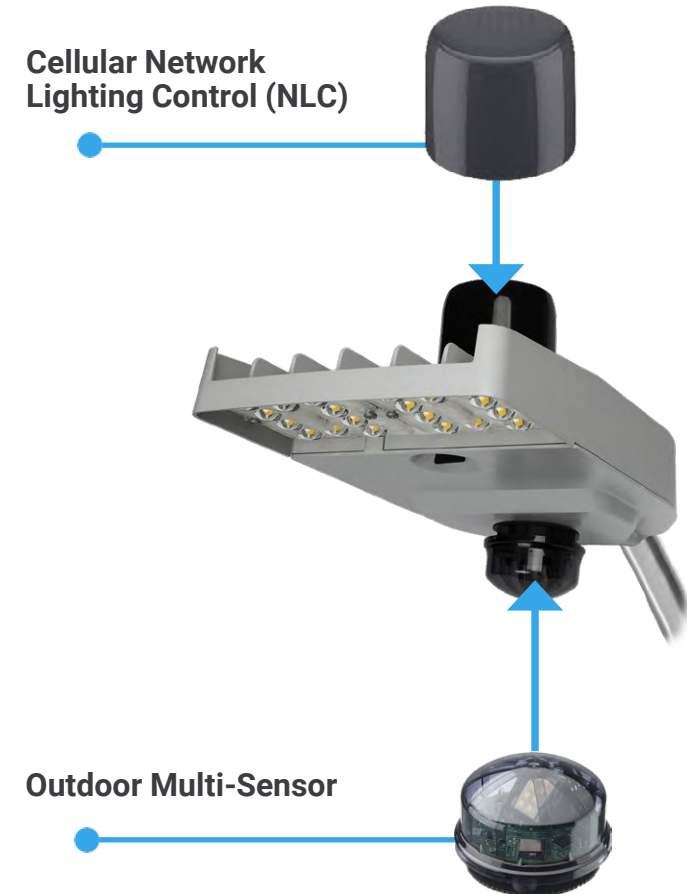

Network Lighting Controls & Smart City Solutions

Scan to
learn more.

Trellix Infrastructure

Gain efficiency in street lighting planning and operations using accurate asset performance and fault data, intuitive dashboards, and flexible workflow management tools while controlling street lighting scenes and schedules remotely.

- **INVENTORY MANAGEMENT:** Manage your assets & improve performance
- **BETTER OPERATION & MAINTENANCE:** Efficient fault detection and repair
- **DYNAMIC LIGHTING:** Adjust output with dynamic dimming
- **REVENUE GRADE METERING:** Accurate real-time energy measurement
- **PERFORMANCE ANALYTICS:** Power usage, fault detection, fixture tracking
- **SENSOR ENABLED FUNCTIONALITY:** Collect, monitor, and respond to critical data using the Outdoor Multisensor improving safety, security, and environmental impact while enhancing the space for patrons.