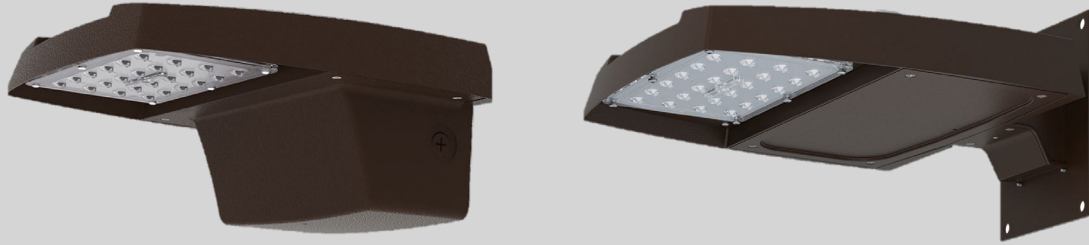

Wall Mount Lighting

Scan to
learn more.

USSL Petite Discrete Wall
USSL-P