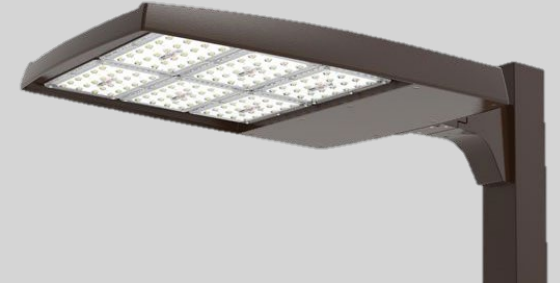

Area / Site Lighting

Scan to
learn more.

USSL Discrete Series

USSL-P, USSL, USSL-XL, USSL-M