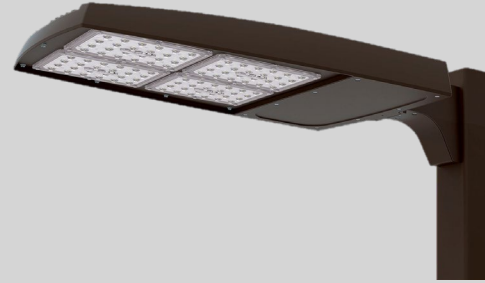

Area / Site Lighting

Scan to
learn more.

USSL Discrete Series

USSL-P, USSL, USSL-XL, USSL-M