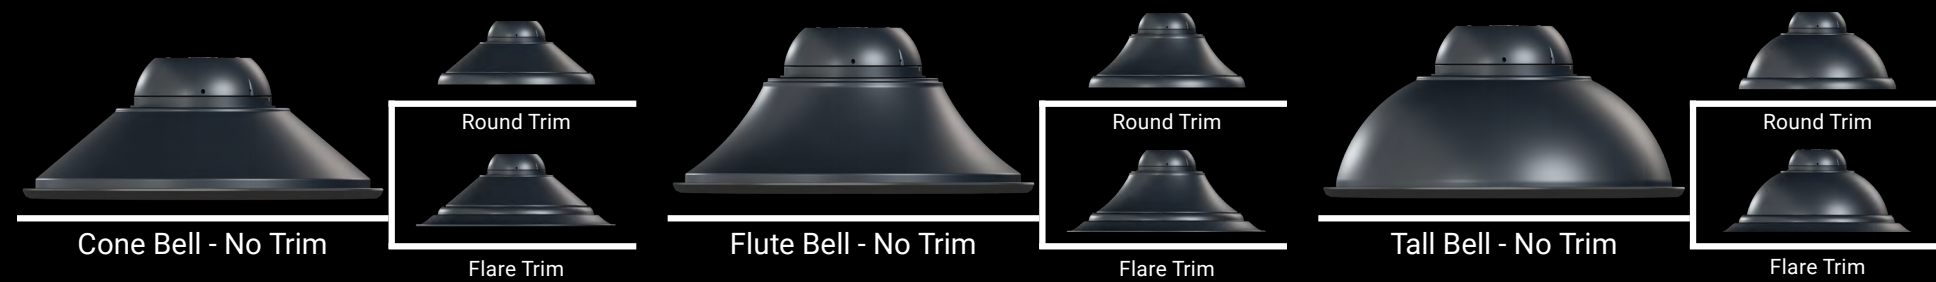

Configurable Housing Options

Short Housing