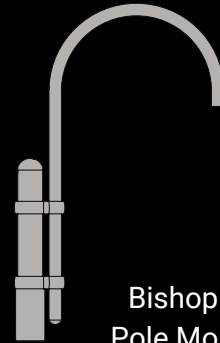

# Mounting Options

Bishop Style

Bishop Flat Bracket  
Wall Mount Arm

Bishop Wall  
Mount Arm

Bishop Flat Bracket  
Pole Mount Arm

Bishop Single  
Pole Mount Arm

Bishop Post Top  
Tenon Mount Arm

Bishop Twin  
Pole Mount Arm

Traditional Style

Traditional  
Wall Mount Arm

Traditional Single  
Pole Mount Arm

Bishop Twin  
Pole Mount Arm

Streetworks specializes in delivering durable and customizable outdoor lighting solutions specifically designed to meet the rigorous requirements of municipal and infrastructure applications.