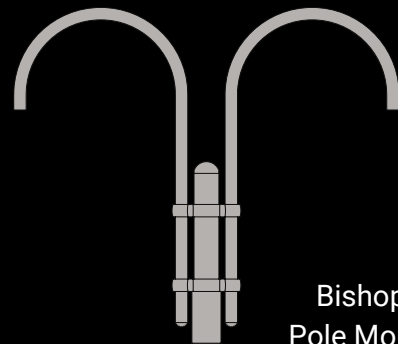

# Mounting Options

Bishop Style

Bishop Flat Bracket  
Wall Mount Arm

Bishop Wall  
Mount Arm

Bishop Flat Bracket  
Pole Mount Arm

Bishop Single  
Pole Mount Arm

Bishop Post Top  
Tenon Mount Arm

Bishop Twin  
Pole Mount Arm

Traditional Style

Traditional  
Wall Mount Arm

Traditional Single  
Pole Mount Arm

Bishop Twin  
Pole Mount Arm

Streetworks specializes in delivering durable and customizable outdoor lighting solutions specifically designed to meet the rigorous requirements of municipal and infrastructure applications.