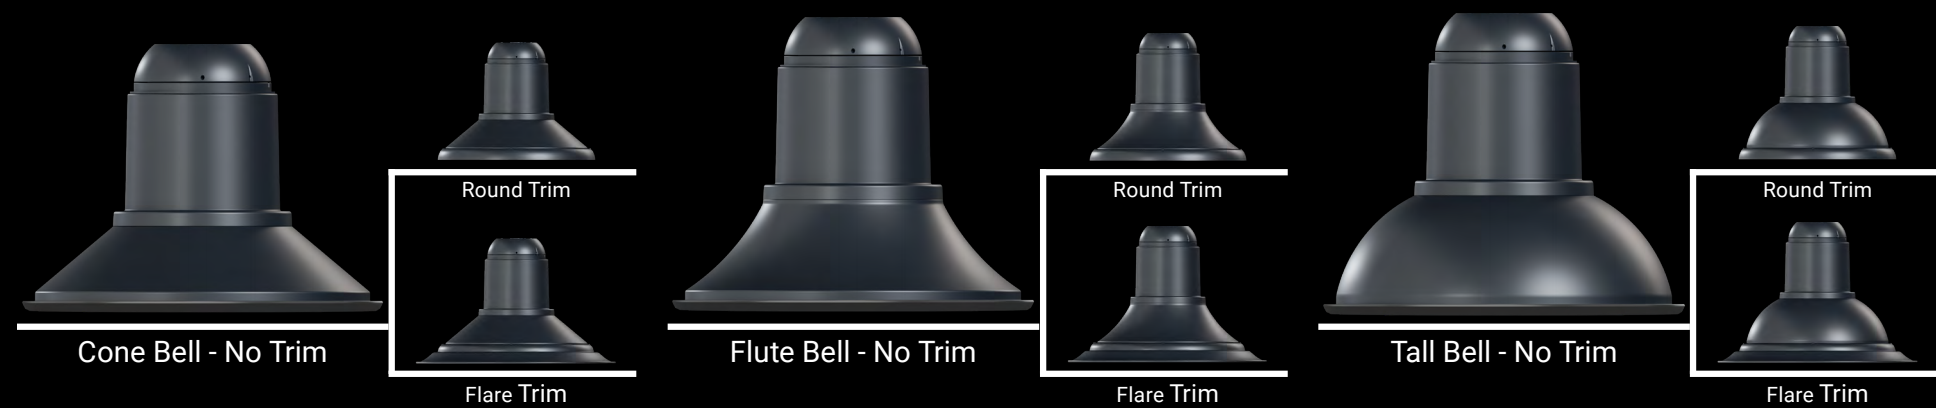

Tall Housing