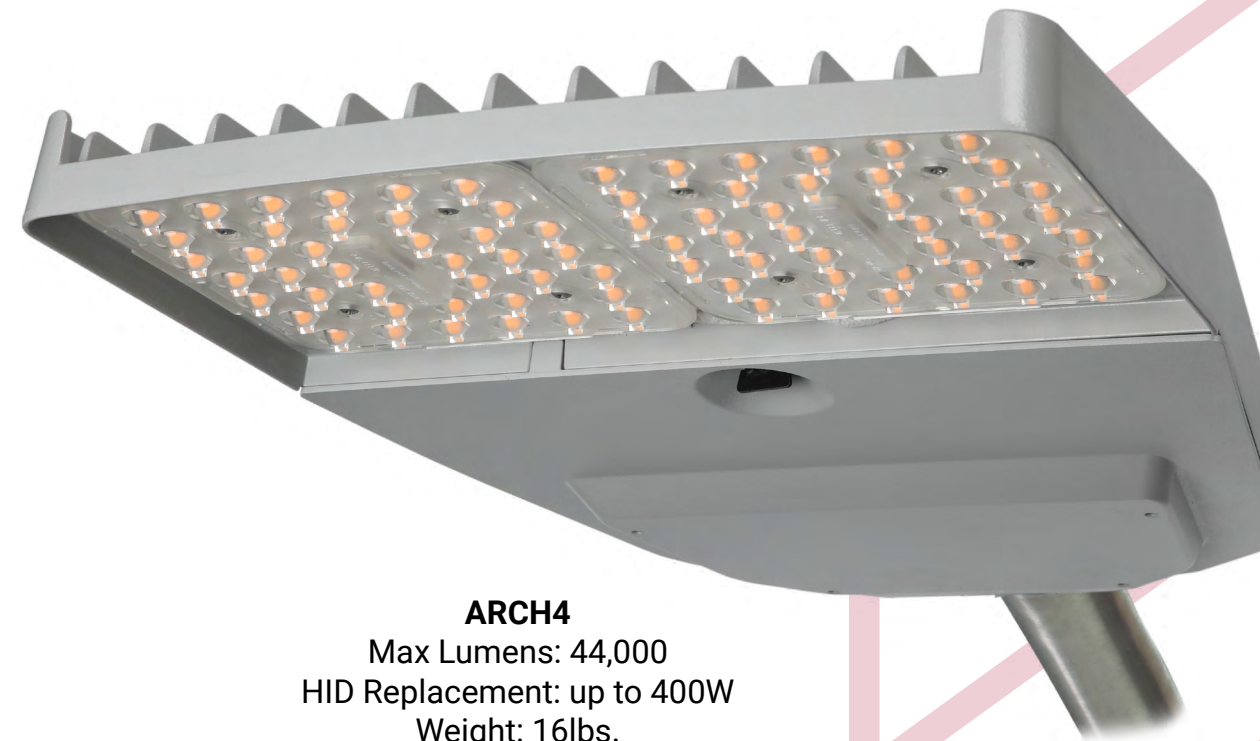

ARCH4
Max Lumens: 44,000
HID Replacement: up to 400W
Weight: 16lbs.

The Archeon Contemporary family delivers unmatched flexibility in solving roadway lighting application challenges.