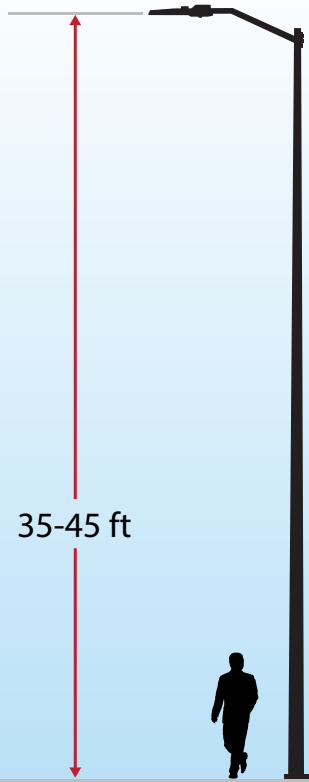

Archeon Contemporary Series

Replace 70-400W HID luminaires
with mounting heights up to 45 ft

ARCH4
HID Replacement:
up to 400W