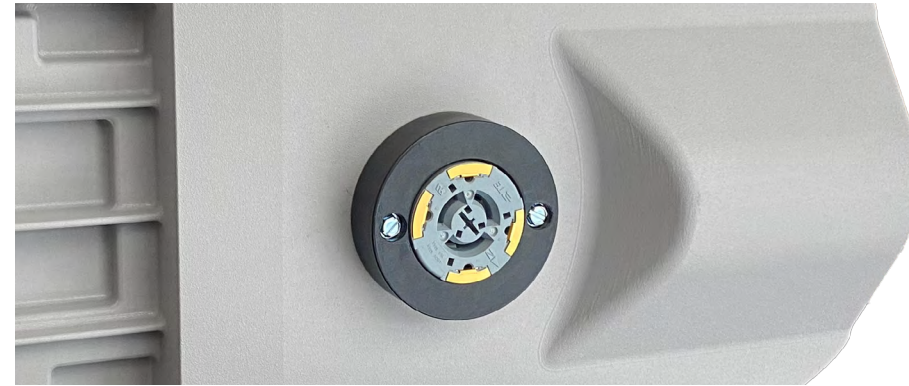

Feature-Rich Design for Durability & Performance

7-PIN RECEPTACLE STANDARD

- Ships standard
- Ready to work with your network lighting control system