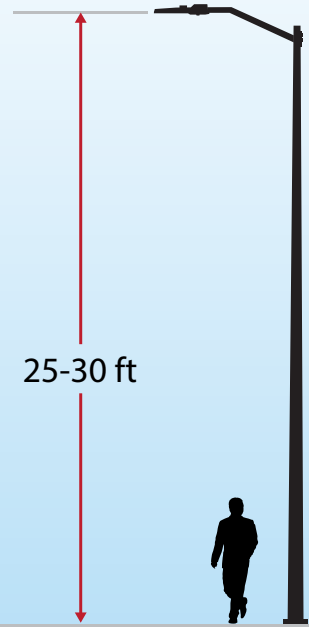

ARCH3
HID Replacement:
up to 250W