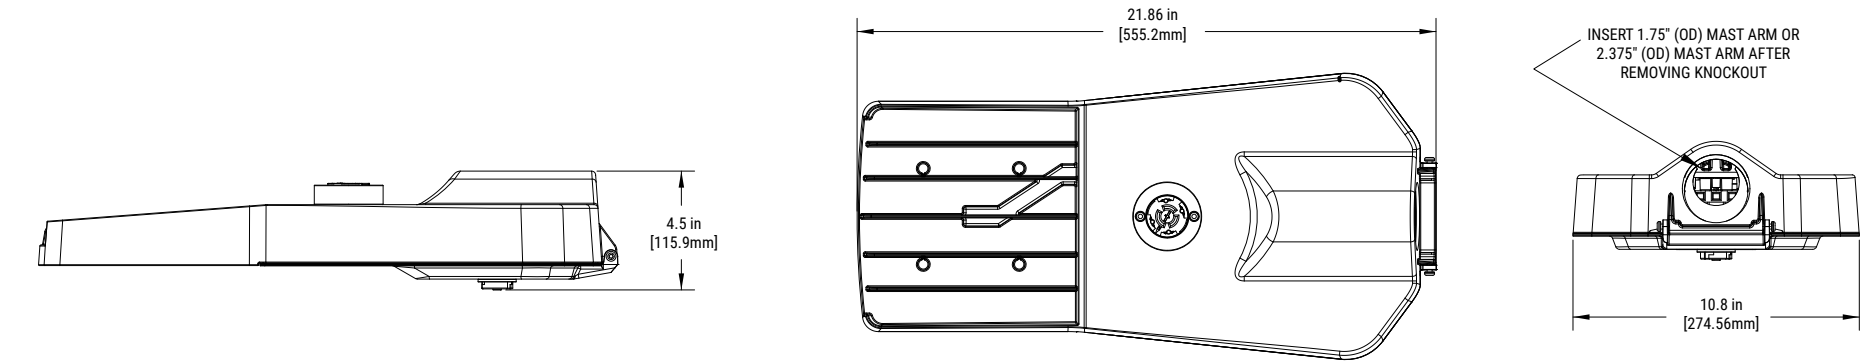

ARCH3 DIMENSIONAL DETAILS