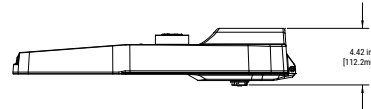

APPLICATIONS

DIMENSIONAL DETAILS

ARCH3

ARCH4

AT A GLANCE

- Two sizes replacing up to 400W HID
- Lumen range: 7,000 - 44,000 lms
- Max LPW at 4000K
 - ARCH3 = 176 LPW
 - ARCH4 = 185 LPW
- Weight 10 lbs. (ARCH3) & 16 lbs. (ARCH4)
- Type II, III, IV, and V distributions
- Five 70 CRI CCTs from 2200K-5000K plus available Amber option
- DALI & D4i Drivers