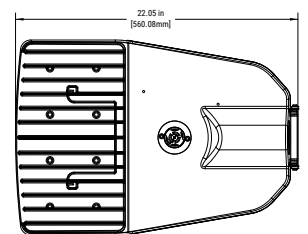

APPLICATIONS

DIMENSIONAL DETAILS

ARCH3

ARCH4

AT A GLANCE

- Two sizes replacing up to 400W HID
- Lumen range: 7,000 - 44,000 lms
- Max LPW at 4000K
 - ARCH3 = 176 LPW
 - ARCH4 = 185 LPW
- Weight 10 lbs. (ARCH3) & 16 lbs. (ARCH4)
- Type II, III, IV, and V distributions
- Five 70 CRI CCTs from 2200K-5000K plus available Amber option
- DALI & D4i Drivers