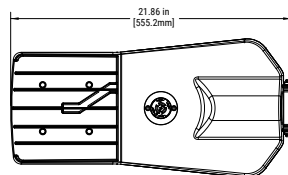

APPLICATIONS

DIMENSIONAL DETAILS

ARCH3

ARCH4

AT A GLANCE

- Two sizes replacing up to 400W HID
- Lumen range: 7,000 - 44,000 lms
- Max LPW at 4000K
 - ARCH3 = 176 LPW
 - ARCH4 = 185 LPW
- Weight 10 lbs. (ARCH3) & 16 lbs. (ARCH4)
- Type II, III, IV, and V distributions
- Five 70 CRI CCTs from 2200K-5000K plus available Amber option
- DALI & D4i Drivers