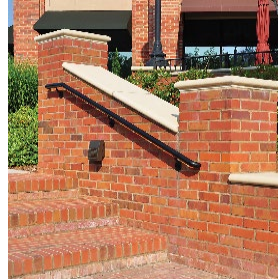

OUTDOOR STOCK LIGHTING

HID CONVERSION GUIDE

LUMARK

Lumark combines value-engineered specification-grade lighting features with market-leading retrofit solutions to enable contractors to get on and off the job quickly and deliver superior illumination coverage.

LUMARK AP

Lumark AP provides high-value outdoor lighting products that are always in stock and supported with decades of experience and expertise in the industry. Simple. Outdoor. Lighting.

HID Equivalent Metal Halide		70W – 100W	150W – 250W	250W – 400W	400W – 750W	750W – 1000W	1000W – 1250W	1250 - 1500W
Area & Site								
Prevail Discrete Series		PRV-P	✓ PA1A, PA1B	✓ PA1C, PA1D				
		PRV	✓ PA1A	✓ PA1B	✓ PA2A, PA2B			
		PRV-XL				✓ PA3A, PA3B, PA4A	✓ PA4B	
		PRV-Maxx				✓ PA6A	✓ PA6B	✓ PA6C
Prevail COB Series		PRV-P	✓ C10, C15	✓ C20, C25				
		PRV	✓ C15	✓ C25	✓ C40, C60			
		PRV-XL				✓ C75, C100, C125, C150	✓ C175	
		PRV-Maxx					✓ C200	✓ C225
LAS		LAS45	✓ Position 8 - 9	✓ Position 4 - 7	✓ Position 0 - 3			
		LAS100	✓ Position 8 - 9	✓ Position 7	✓ Position 4 - 7	✓ Position 0 - 3		