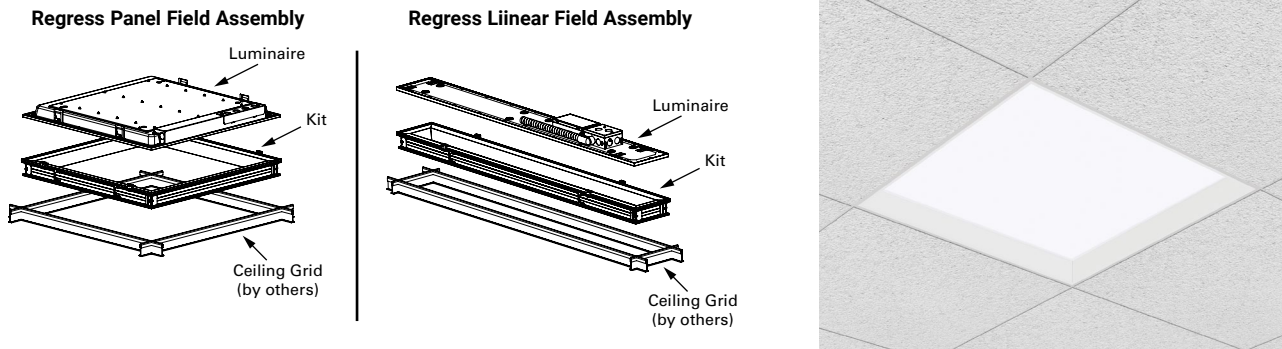

Product Specifications

Construction

- Extruded aluminum frame with miter corners at 2" nominal height
- Die formed metal L-brackets and fasteners secure kit together
- Multiple sizes available to fit recessed or linear panels
- Designed to fit most lay-in ceiling grids including Metalux drywall frame kits (ordered separately)
- Accessory kit ships in one compact unit and requires field assembly

Size

- Available frame sizes in 2' x 2', 2' x 4', and 1' x 4' kits for recessed panels
- Available 6" x 2ft, 4ft or 8ft kits for linear panels
- Consult factory for availability and fit with other troffer families

Mounting

- Includes all needed hardware to secure fixture to kit and to the T-Grid. Refer to the installation instructions for more details
- Designed for use in retrofit, remodel or new construction applications
- Available as a pre-installed option on several panel fixtures. See fixture ordering logic found on CGT, CGTS, FP, FPS and RBG spec sheets

Finish

- Standard white polyester powder coat finish painted after fabrication

Compliance and Certifications

- Field install regress mount kits are UL compliant accessories
- Can be used in damp locations. See fixture for primary compliance rating.
- Regress kit does not alter design or construction of luminaire

Product Warranty

- Accessory kit has a 1-year limited warranty

Regress Kit Assembly View