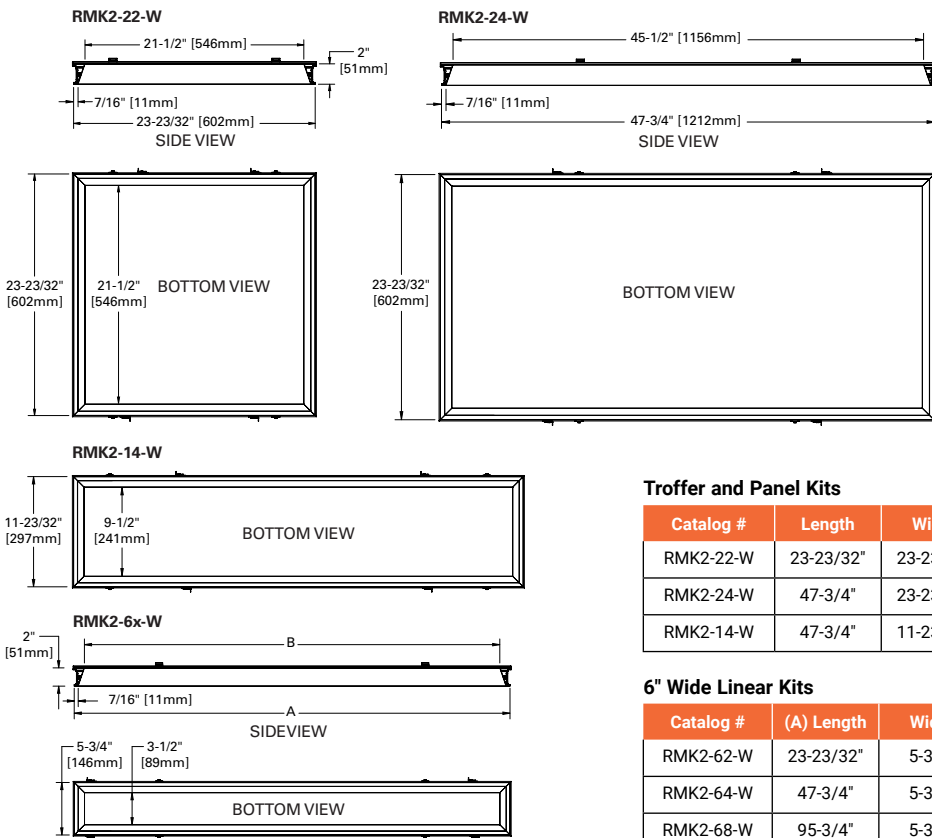

Dimensional Details

Troffer and Panel Kits

Catalog #	Length	Width	Inside Length	Inside Width	Height
RMK2-22-W	23-23/32"	23-23/32"	21-1/2"	21-1/2"	2"
RMK2-24-W	47-3/4"	23-23/32"	45-1/2"	21-1/2"	2"
RMK2-14-W	47-3/4"	11-23/32"	45-1/2"	9-1/2"	2"

6" Wide Linear Kits

Catalog #	(A) Length	Width	(B) Inside Length	Inside Width	Height
RMK2-62-W	23-23/32"	5-3/4"	21-15/32"	3-1/2"	2"
RMK2-64-W	47-3/4"	5-3/4"	45-1/2"	3-1/2"	2"
RMK2-68-W	95-3/4"	5-3/4"	93-1/2"	3-1/2"	2"