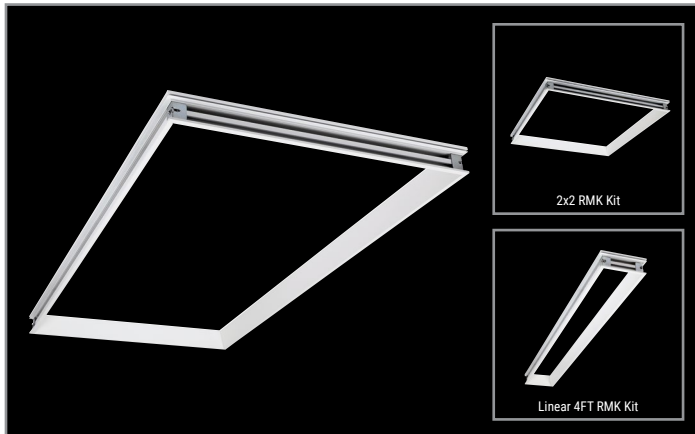

Project		Catalog #		Type	
Prepared by		Notes		Date	

Metalux

RMK2

Regress Mount Accessory Kit

Typical Applications

Office • Education • Healthcare • Retail

Product Certification

Interactive Menu

- Product Specifications page 2
- Dimensional Details page 2
- Compatible Fixtures page 3
- Product Warranty

Top Product Features

- Raises lit surface 2" into the ceiling plane
- Metal bevel design conceals fixture frame for a clean aesthetic
- Visually appealing design provides depth and additional glare control
- Fits most Metalux recessed panel product configurations
- Available in 2x2, 2x4, 1x4, and 6" wide linear sizes

Order Information

Catalog No #	Description	UPC	Kit Weight (lbs.)	Master Pack Qty	Pallet Qty
RMK2-22-W	2' x 2' Regress Kit, White Finish, Field assembly required	080083287185	3.0	9	144
RMK2-24-W	2' x 4' Regress Kit, White Finish, Field assembly required	080083288007	4.6	9	144
RMK2-14-W	1' x 4' Regress Kit, White Finish, Field assembly required	080083288021	4.0	9	144
RMK2-62-W	6" x 2' Regress Kit, White Finish, Field assembly required	080083288045	2.0	9	288
RMK2-64-W	6" x 4' Regress Kit, White Finish, Field assembly required	080083288069	3.6	9	144
RMK2-68-W	6" x 8' Regress Kit, White Finish, Field assembly required	080083288083	6.8	9	144