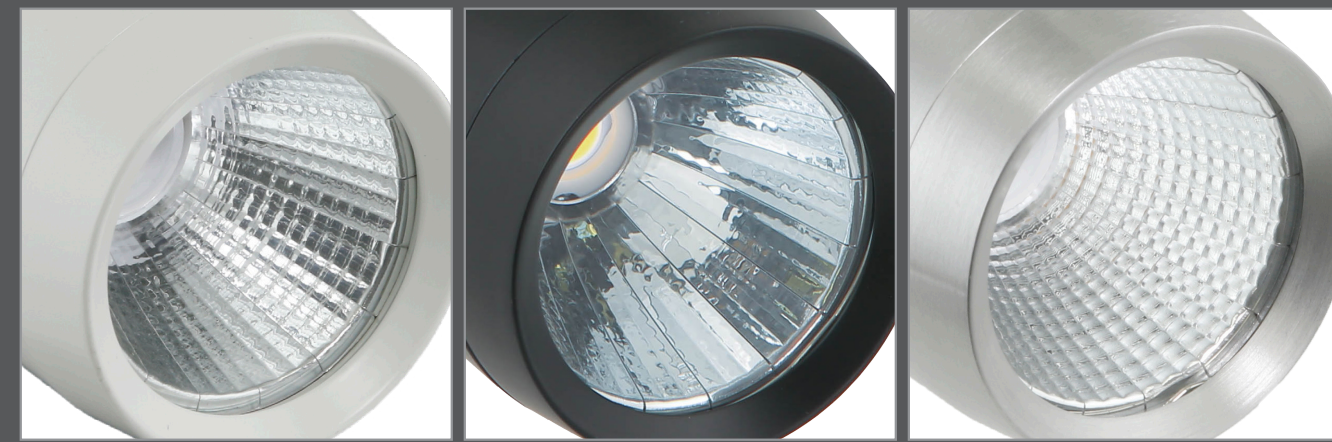

# HALO<sup>®</sup>

808E Essential  
LED Track Luminaire

808E Essential

The HALO 808E Track Head is the perfect lighting solution for general, accent, and display applications.

Our state-of-the-art LED technology delivers up to 2500 lumens and 120 lumens per watt, making it one of the most efficient options on the market. Whether you're lighting a retail, hospitality, or mixed-use project, the HALO 808E is the sleek and energy-efficient choice you've been looking for.

The 3-inch flat back cylindrical design is beautifully crafted with low glare and interchangeable optics, making it a versatile choice for any space.

## Applications

The 808E was designed to deliver powerful, efficient, low-glare solutions in a myriad of applications

Hospitality

Offices

Restaurants

Retail

Lobbies

## Product specifications

- 3" Yolk-mounted Round Flatback Cylinder Track Head
- Die-cast Aluminum Finishes: Matte White, Matte Black, Aluminum Haze
- Tool-less adjustment: +/- 90° vertically; +/- 350° horizontally
- Lumens/Watts:
  - 1500 lm/12W
  - 1900 lm/15W
  - 2500 lm/20W
- Field-interchangeable Optics:
  - 24° Narrow Flood (pre-installed)
    - 17° Spot
    - 32° Flood
    - 3000K; 90+ CRI
- Compatible with HALO Power-trac and Lazer track
- Dims to 5% (phase cut LE/TE) with compatible dimmers; 120V input
- L70 at 50,000 hours (70% lumen maintenance at 50,000 hours)
- 5-year warranty