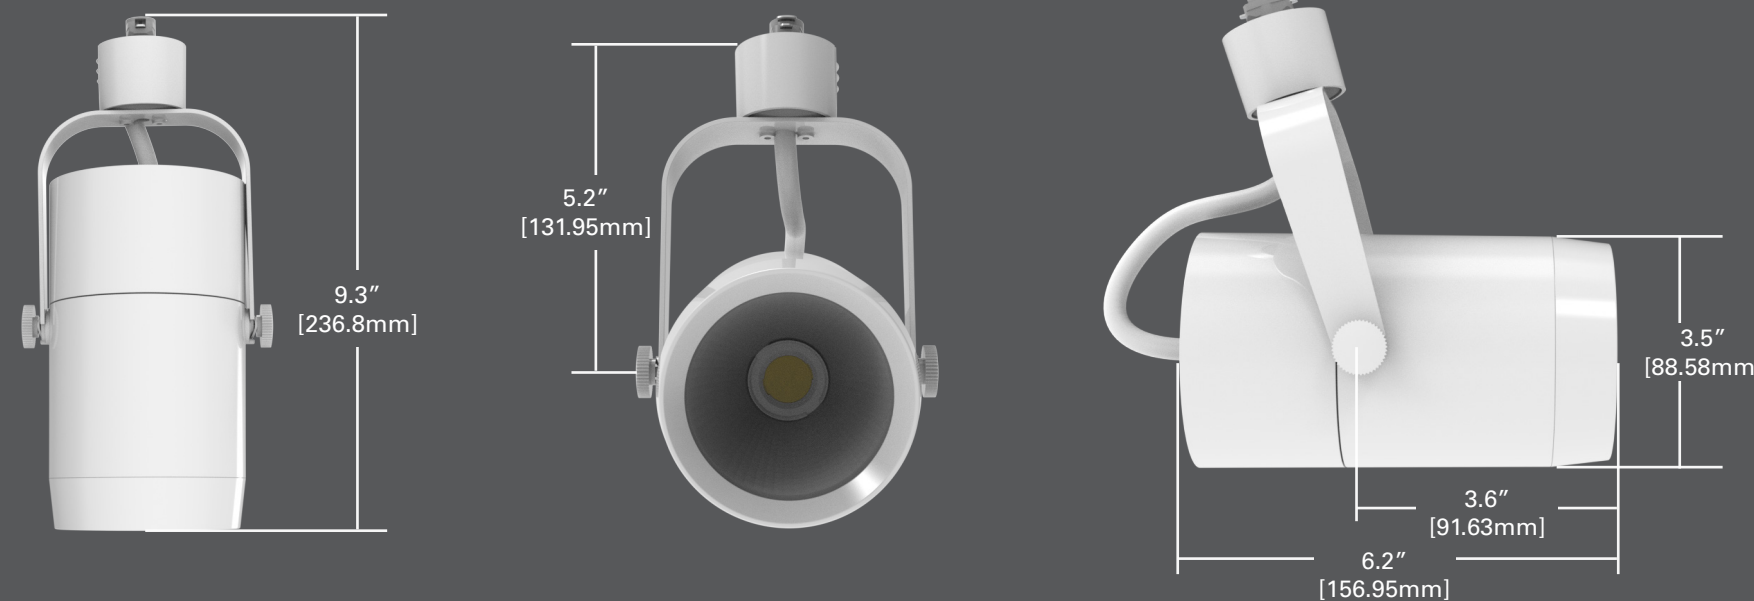

Dimensional details