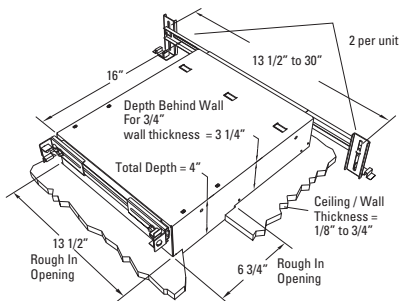

Dimensions

Back Box and Mounting Dimensions