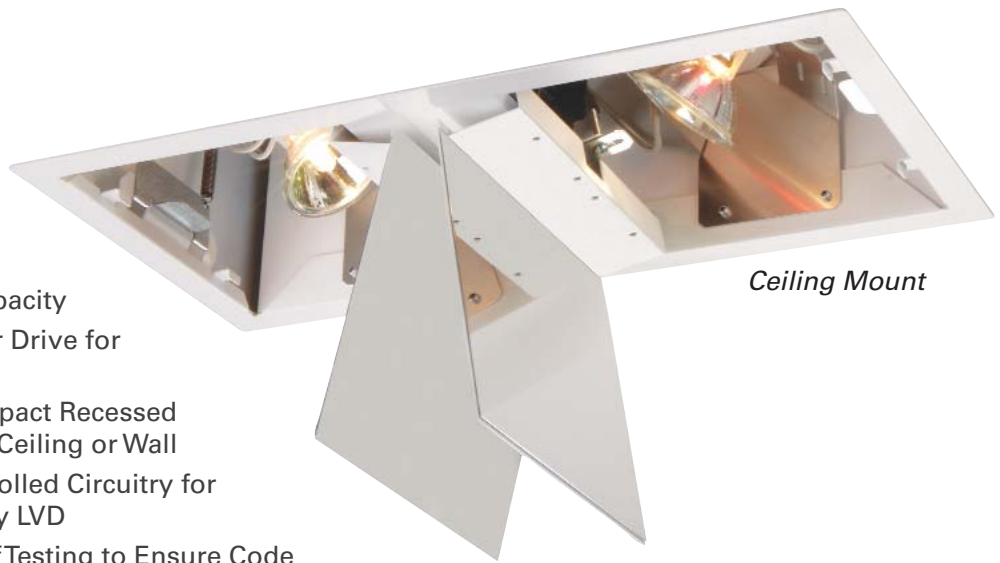

Concealed Emergency Light Standard Features

1. Sealed Lead Calcium Batteries (NiCad optional) with Remote Capacity
2. Continuous Cam, Precision Motor Drive for Dependable Operation
3. Adjustable Hanger Bars and Compact Recessed Housing for Flush Mounting into Ceiling or Wall
4. Solid State Microprocessor Controlled Circuitry for Line Latch, Brown Out and Battery LVD
5. Self Diagnostics and Discrete Self Testing to Ensure Code Compliance and Product Performance
6. Doors Factory Set for Optimal Performance with Field Set Override Capability for Customer Applications
7. Four Available Lamp Positions Per Side to Ensure Optimal Light Distribution
8. Two Powerful MR16 Long-Life Halogen Lamps
9. Trim and Door Panels Finished in White Textured Power Paint, Can Also Field Paint of Wall Paper to Match Any Color or Surface
10. 3 Year Limited Warranty

Ceiling Mount