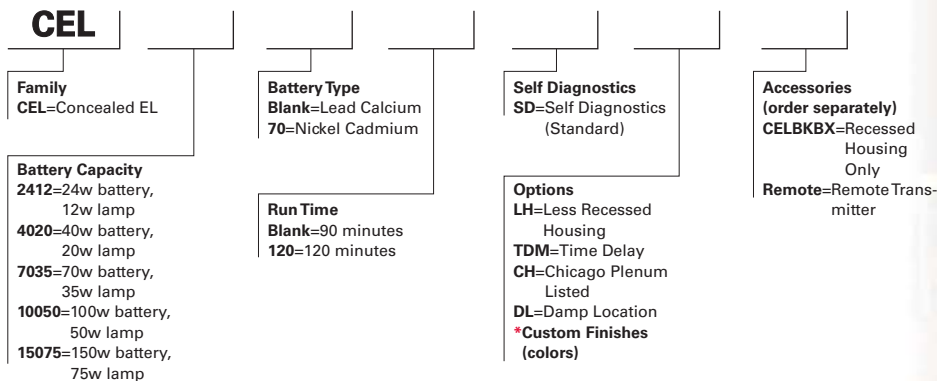

Ordering Information

SAMPLE NUMBER: CEL7035120SD

Options (Add to Part Number)

Catalog Number	Description
LH	Less Recessed Housing
TDM	Time Delay
CH	Chicago Plenum Listed
DL	Damp Location

*Custom Finishes (colors)

* Consult Factory

Accessories (Order Separately)

Catalog Number	Description
CELBK BX	Recessed Housing only
Remote	Remote Transmitter

SURE-LITES