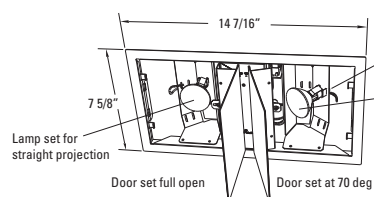

Mounted Dimensions (doors open)