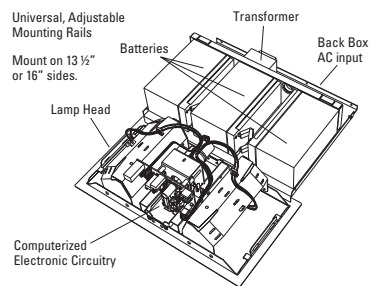

Internal Components with Back Box Rear Cover Removed