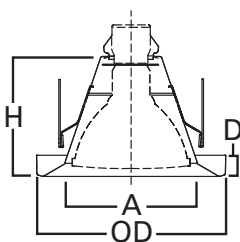

### DESCRIPTION

Open wet location, shallow reflector trim with self-flange in the 6" trim family for use in recessed downlighting. Compatible for use in Halo and other housings.

Catalog #		Type
Project		
Comments		Date
Prepared by		

### SPECIFICATION FEATURES

- Open wet location shallow showerlight for PAR30S and PAR38 outdoor rated lamps ONLY
- Torsion spring retention
- Socket supporting cone
- Self-flanged trim ring sized to hide gaps caused by construction tolerances

#### Dimensions:

- A: 5-3/8" [136mm]
- D: 7/8 [22mm]
- H: 4-7/8" [123mm]
- OD: 7-3/4" [197mm]

Housings	Max Lamp Compatibility
H7ICT H7ICAT	
H7RICT H7RICAT	75W PAR30S, 75W PAR30L, 80W PAR38
E7ICAT E7RICAT	
H7UICAT	75W PAR30S, 75W PAR30L, 90W PAR38
H7ICTNB H7ICATNB E7ICATNB	75W PAR30S, 75W PAR30L, 80W PAR38
H27ICAT H27RICAT	E27ICAT E27RICAT 75W PAR30S, 75W PAR30L, 80W PAR38
H7T H7TCP H7RT	E7TAT E7RTAT 75W PAR30S, 75W PAR30L, 150W PAR38
H7TNB	E7TATNB 75W PAR30S, 75W PAR30L, 150W PAR38
H27T	E27TAT 150W PAR38, 75W PAR30S, 75W PAR30L
H27RT	E27RTAT 90W PAR38, 75W PAR30S, 75W PAR30L