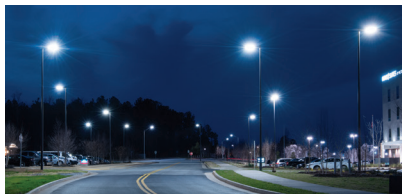

Roadway Lighting

When it comes to street lighting, there's no one-size-fits-all. Cooper Lighting Solutions offers a broad array of efficient, durable, controls-ready LED luminaires with precision optics that deliver desired white light in a wide range of distributions. ANSI standard receptacles accommodate simple daylight sensing systems and sophisticated wireless control nodes for energy efficient utilization. And with easy-installation features – like tool-less latches and integrated leveling steps – you'll save on upfront labor and maintenance.