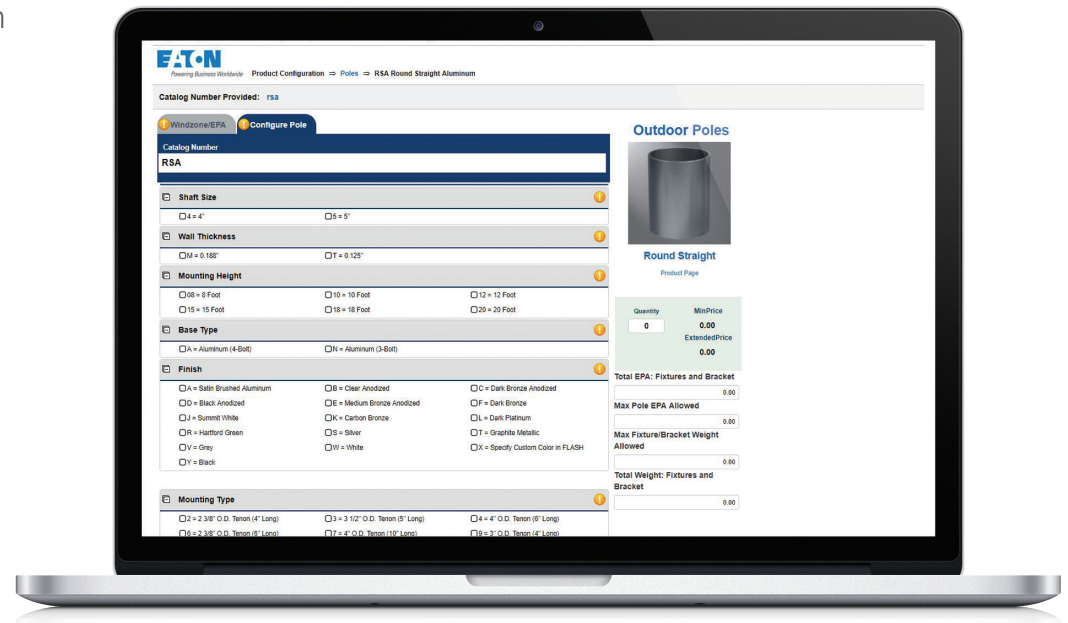

Pole Configurator

We're among the select few American lighting companies who manufacture their poles in-house. This allows for superior quality control and end expertly-tailored end products that meet market needs. Our online pole configurator tool can help you select the poles that are right for your project.

- Instant EPA loading and weight requirement calculation (to prevent pole overloading)
- Instant catalog SKU validation
- Information on third-party luminaire compatibility
- Option to select anchor bolts, with templates to ensure proper pole anchorage

Take the guesswork out of the equation, for faster order processing and an all-around smooth process.

Configurator can be located on any of the poles product pages.