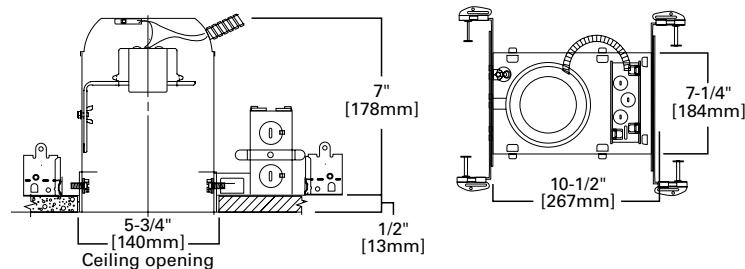

H5T

5" Non-IC, New Construction Housing, 120V

Dimensions

Special Features

- Got Nail!™ bar hangers
- q-Channel bars with Pass-N-Thru™
- Slide-N-Side™ junction box
- Quick Connect™ push wire nuts

Ordering Information