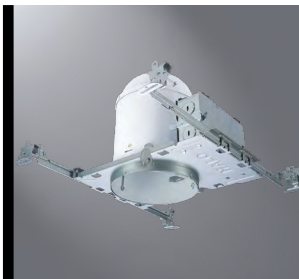

Quick Connect™

- Three 4-port push-in "Quick Connect" wire nuts included in junction box
- Speed installation and increase reliability
- No additional wire nuts required
- Simply strip and insert supply wires

Socket

- Porcelain socket with nickel plated brass screw shell
- Snaps into trim for consistent lamp positioning
- Shipping insert protects socket from overspray

Thermal Protector

Self resetting thermal protector deactivates fixture if overheating occurs due to improper lamping or misapplied insulation

Trims

Halo Fit-All concept offers multiple trim options in a variety of design styles, and functional beam distributions to control beam angle and lumen delivery in accommodating various lamp types including Halogen, CFL and LED

Compliance

- cULus Listed 1598 luminaire
- cULus Listed for feed through
- cULus Listed for damp location
- cULus Listed for wet location, covered ceiling, with select trims
- IP rated (Improper Lamp)
- RoHS compliant
- Options to meet Trade Agreements Act requirements

H5T

5" Non-IC, New Construction Housing, 120V