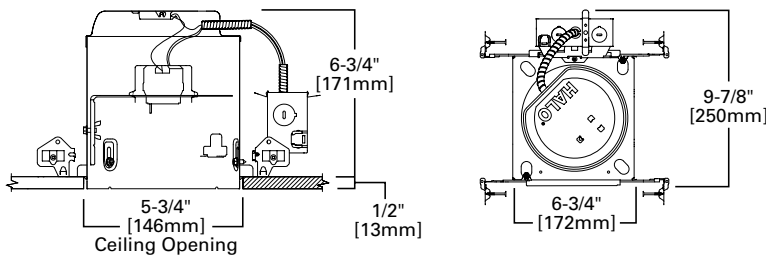

*Not to be used in direct contact with spray foam insulation (Consult NEMA LSD57-2013)

E5ICAT

5" IC, Air-Tite, New Construction Housing

E26 Screw base housing

Dimensions

FOR USE IN INSULATED CEILINGS

FOR DIRECT CONTACT WITH INSULATION*