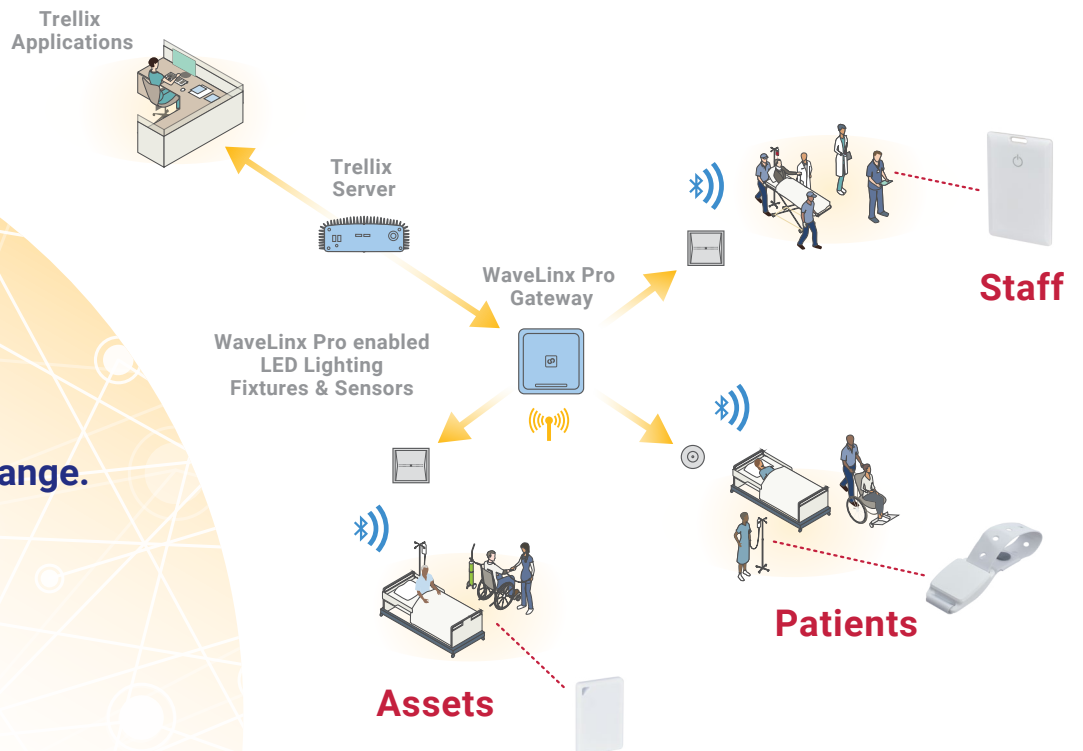

# HEALTHCARE

Technology Solutions

Cooper Lighting Solutions' Trellix Locate leverages the Wavelinx Pro sensors embedded in lighting fixtures to provide environmental monitoring capability and location information for assets and people with precision.

Trellix enables seamless data exchange with third party system via industry standard protocols and building automation interfaces.

In addition to open platforms for integrations, we offer wearable IoT tags, intuitive web-based software, and a robust location engine, making Trellix Locate ideal for healthcare facilities.

## Asset Management and Utilization:

*Find your assets quickly within the facility*

With Trellix Locate, you can tag and record what's most important to you. It allows you to easily determine the real time location of people and medical equipment.

- Leverage the list and floor plan to view real time asset location
- Save time searching for equipment
- Historical reporting
- Utilize dashboards to study trends
- Monitor alarms in real time
- Get real time and historical par levels
- Get preventive maintenance alerts