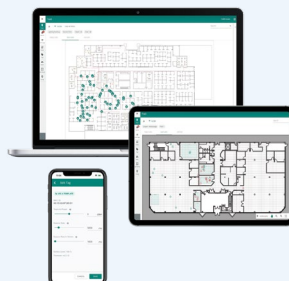

Infection Prevention:

Control the spread of disease and reduce infections

Infections have always been a big health concern. One in 25 patients receive a hospital acquired infection (HAI). Trellix Locate can provide actionable insights to help curb and manage infections within a healthcare facility.

- Contact tracing
- Capacity alerts
- Social distancing alerts

Facility Management:

Manage the entire system through a single user interface

Provide a comfortable environment to patients and staff.

- Respond to the change in light level requests easily and quickly
- Create area scenes and schedules to shift mood and perception.
- Allow users to control, set levels and tune individual lights from a graphical floorplan
- Create schedules to disable wall stations during specific hours
- Manage lights based on occupancy

Analytics:

Improve day to day operations

- Monitor capacity
- Room utilization rates
- View equipment status
- Utilize data to identify trends and bottlenecks

Trellix Partner Program

Our partner ecosystem enables developers and system integrators to leverage the data gathered by the Trellix Platform to create brilliant customer experiences. Using APIs, systems can collect valuable data from the Trellix platform—such as spatial organization, space usage, asset information, and asset location— to deliver fully-integrated solutions.

Together...
we can make every space limitless