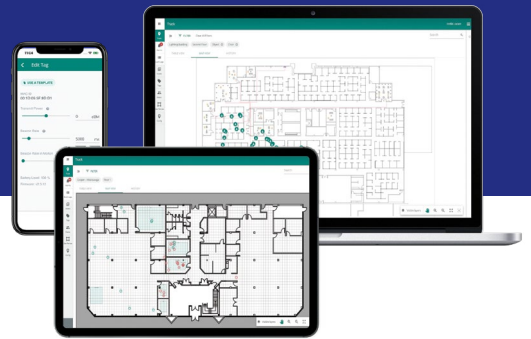

# HEALTHCARE

Technology Solutions

Cooper Lighting Solutions' Trellix Locate leverages the Wavelinx Pro sensors embedded in lighting fixtures to provide environmental monitoring capability and location information for assets and people with precision.

Trellix enables seamless data exchange with third party system via industry standard protocols and building automation interfaces.

In addition to open platforms for integrations, we offer wearable IoT tags, intuitive web-based software, and a robust location engine, making Trellix Locate ideal for healthcare facilities.

- Leverage the list and floor plan to view real time asset location
- Save time searching for equipment
- Historical reporting
- Utilize dashboards to study trends
- Monitor alarms in real time
- Get real time and historical par levels
- Get preventive maintenance alerts