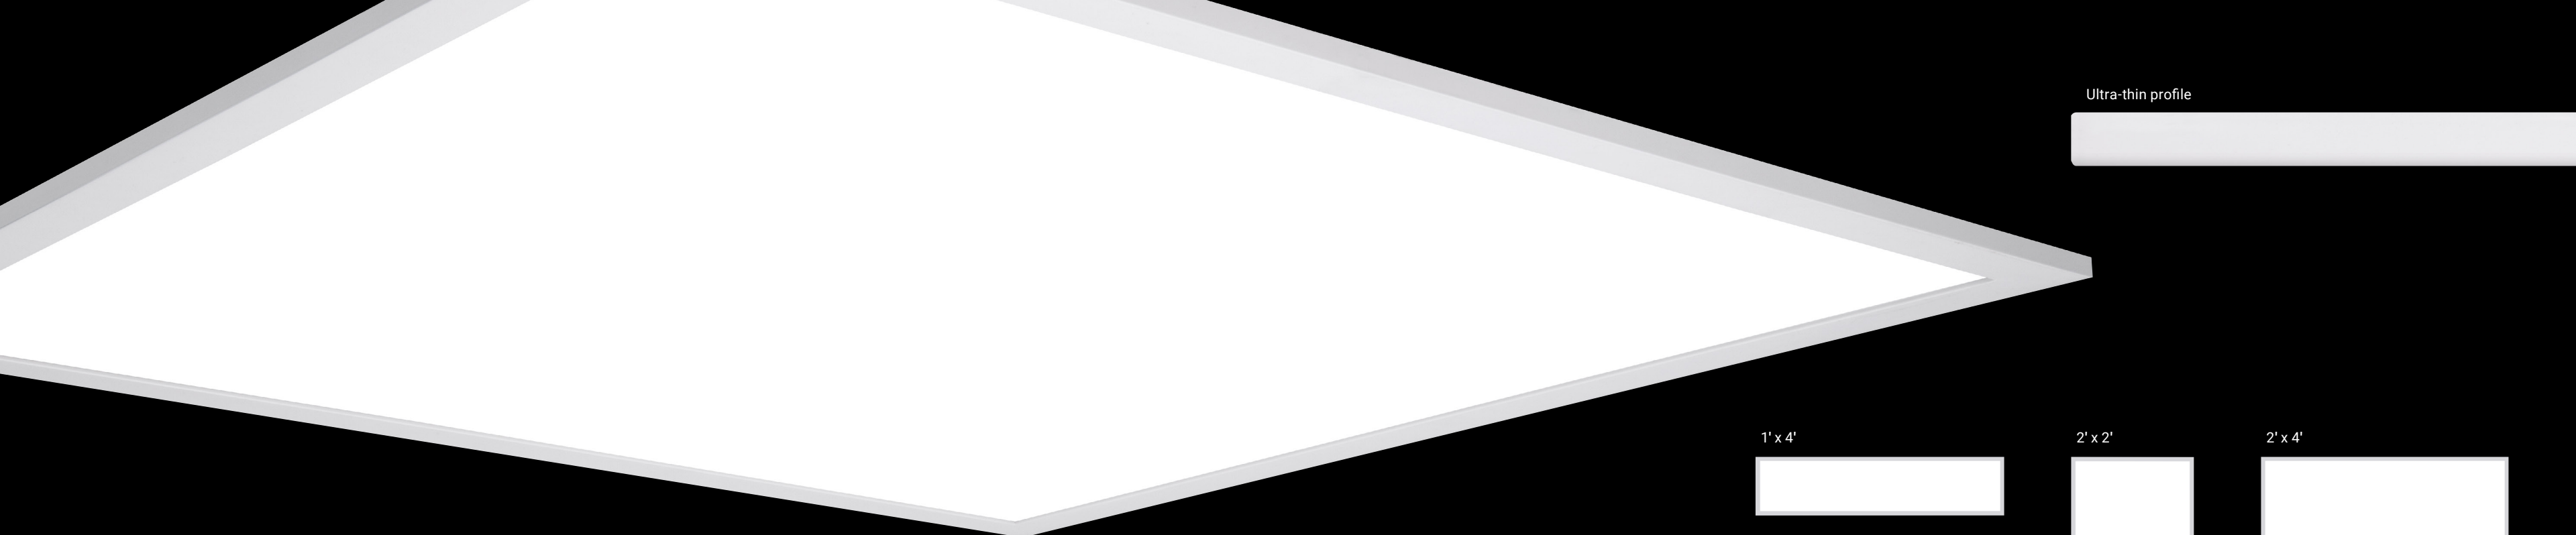

FPanel
LED panel

Metalux

Ultra-thin profile

1' x 4'

2' x 2'

2' x 4'

FPanel LED panel

FPanel LED panel series provide premium performance and pleasing aesthetics. The luminaire is optimized for shallow plenum grid ceilings but may also be surface or suspension mounted. Developed using Cooper Lighting Solutions' latest generation of solid-state components and electronic driver technologies, these panels are ideal for both new construction and renovation of existing fluorescent troffers. The panel's refined visual optics and integrated grid retention clips provide the features needed for installation, speed and flexibility. LED FPanels are an excellent lighting solution for commercial office spaces, schools, healthcare facilities and retail merchandising areas.

Low profile perfect for renovation or new construction

Contractor friendly, quick and easy install

No maintenance required

Smooth, uniform, glare-free illumination

Lower wattage 1' x 4', 2' x 2' and 2' x 4' options