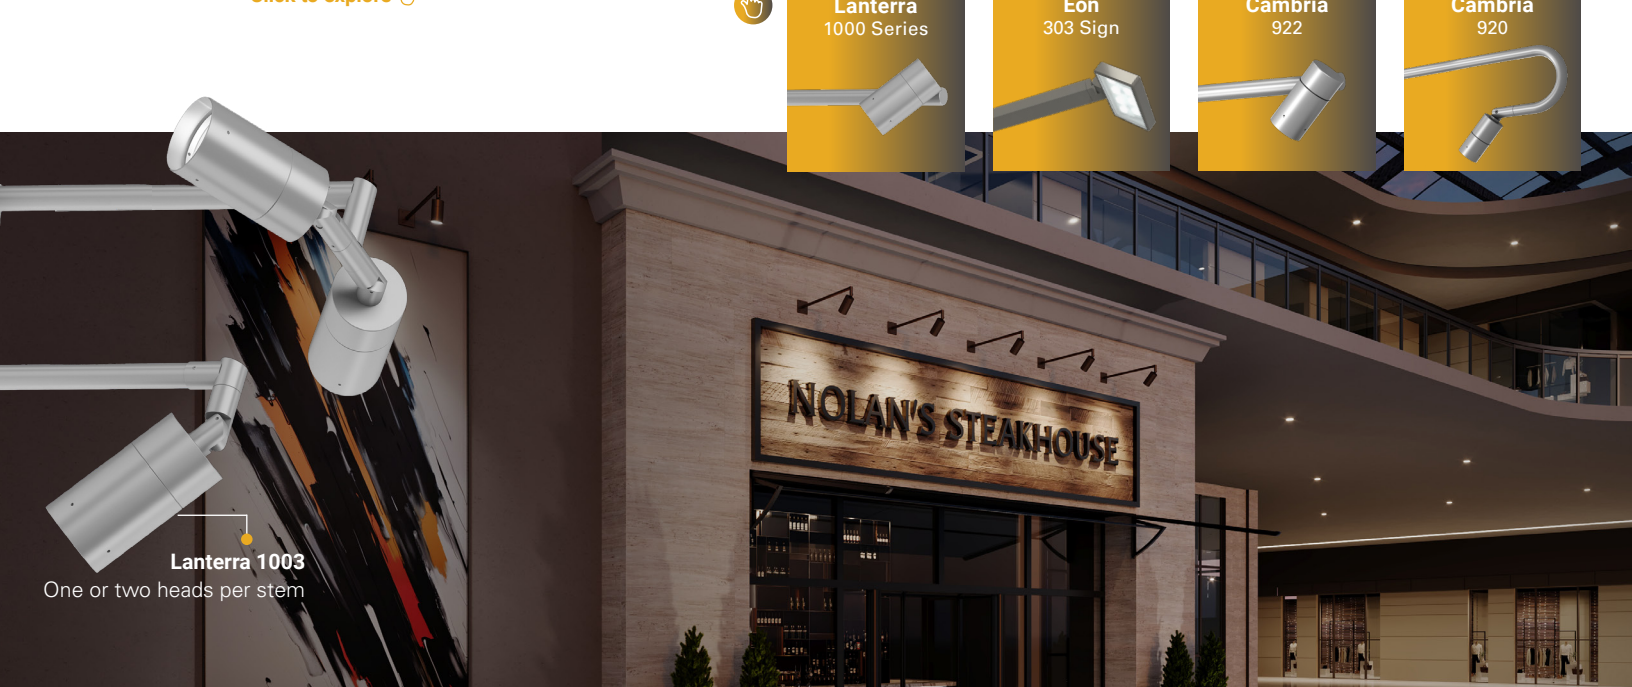

Step Lights

[Click to explore](#)

Sign Lighting

[Click to explore](#)

With a breadth of arm styles and even illumination, Lumière's sign lighting creates even illumination on signage with no wasted light or glare.

Lumière has the optical, mounting, and power supply accessories needed to complete projects. Mounting accessories include tree mounts, ground mounts, junction boxes, and cover plates. If the project is low voltage, Lumière also has transformers to supply 12V power to the site.