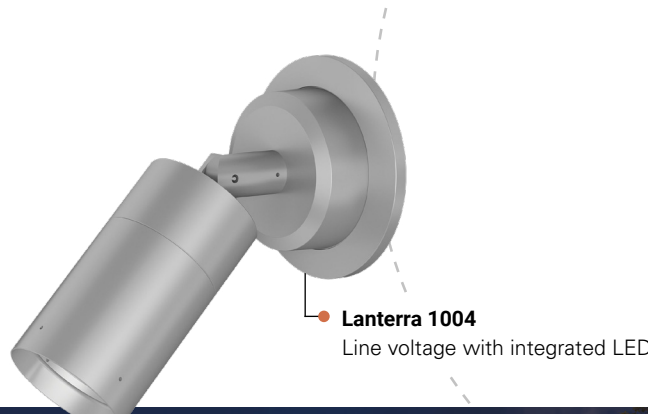

What will you **highlight?**

Outdoor lighting products complement vibrant landscapes and accentuate features of even the most complex outdoor spaces. Lumière continues to be the market leader of thoughtfully crafted, innovative architectural and landscape lighting solutions made to last.

Pathway & Bollard

[Click to explore](#)

Create inviting walkways that enhance safety and beauty using Lumière's Pathway and Bollard luminaires. Sophisticated design paired with superior functionality and durability, will light the way well into the future.

Accent & Flood

[Click to explore](#)

Illuminate each layer of foliage, focal points, and facades using Lumière's Accent & Flood lighting. Configurable optics and mounting options allow designers to adjust to the environment, painting scenes exactly as envisioned.

Wall Mounts

[Click to explore](#)

Bring focus to entryways, exteriors, and architectural features with Lumière's wall mounted lighting. A broad range of sizes and sources are available to create warm, inviting environments.

In-Grade Lights

[Click to explore](#)

Whether the project calls for line voltage or low voltage, Lumière's in-grade lights provide reliability and adjustability for a range of up-light applications

Lumière's step light collection seamlessly integrates into drywall, masonry, or poured concrete. With its IP68 rated construction, it will provide long lasting stairway or pathway lighting.

Step Lights

[Click to explore](#)

Sign Lighting

[Click to explore](#)

With a breadth of arm styles and even illumination, Lumière's sign lighting creates even illumination on signage with no wasted light or glare.