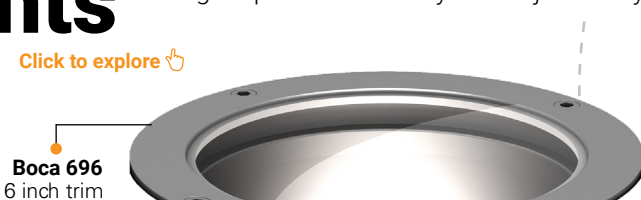

In-Grade Lights

[Click to explore](#)

Whether the project calls for line voltage or low voltage, Lumière's in-grade lights provide reliability and adjustability for a range of up-light applications

Lumière's step light collection seamlessly integrates into drywall, masonry, or poured concrete. With its IP68 rated construction, it will provide long lasting stairway or pathway lighting.

Step Lights

[Click to explore](#)