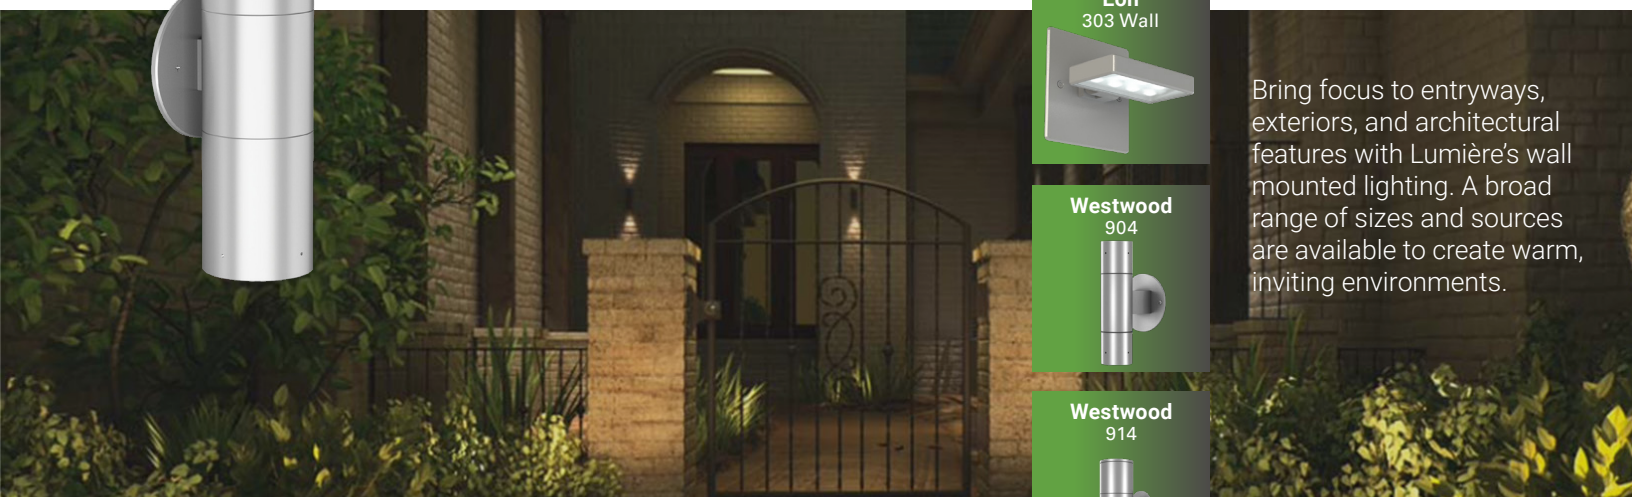

Pathway & Bollard

[Click to explore](#)

Create inviting walkways that enhance safety and beauty using Lumière's Pathway and Bollard luminaires. Sophisticated design paired with superior functionality and durability, will light the way well into the future.

Accent & Flood

[Click to explore](#)

Illuminate each layer of foliage, focal points, and facades using Lumière's Accent & Flood lighting. Configurable optics and mounting options allow designers to adjust to the environment, painting scenes exactly as envisioned.

Wall Mounts

[Click to explore](#)

Bring focus to entryways, exteriors, and architectural features with Lumière's wall mounted lighting. A broad range of sizes and sources are available to create warm, inviting environments.