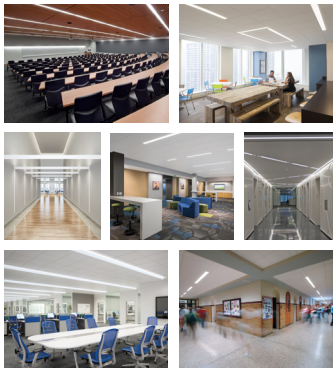

Whether lighting contemporary architectural spaces or general area lighting, **Cooper Lighting Solutions' architectural linear LED** products offer a complete family of innovative, affordable, and energy saving LED solutions for your next project.