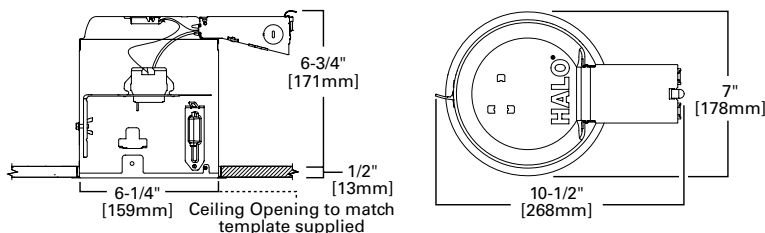

Dimensions