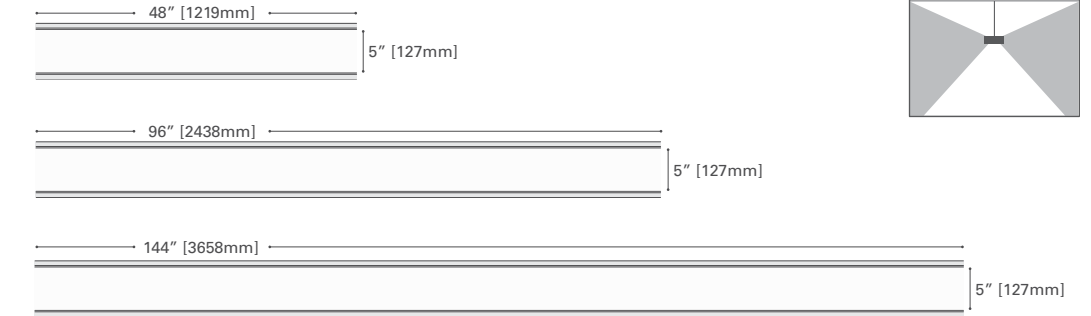

† Not all distributions available. Consult factory for more details.

*Specifications and dimensions subject to change without notice. Please refer to product specification sheet for the most updated technical data.

**Consult factory for runs bigger than 100'.