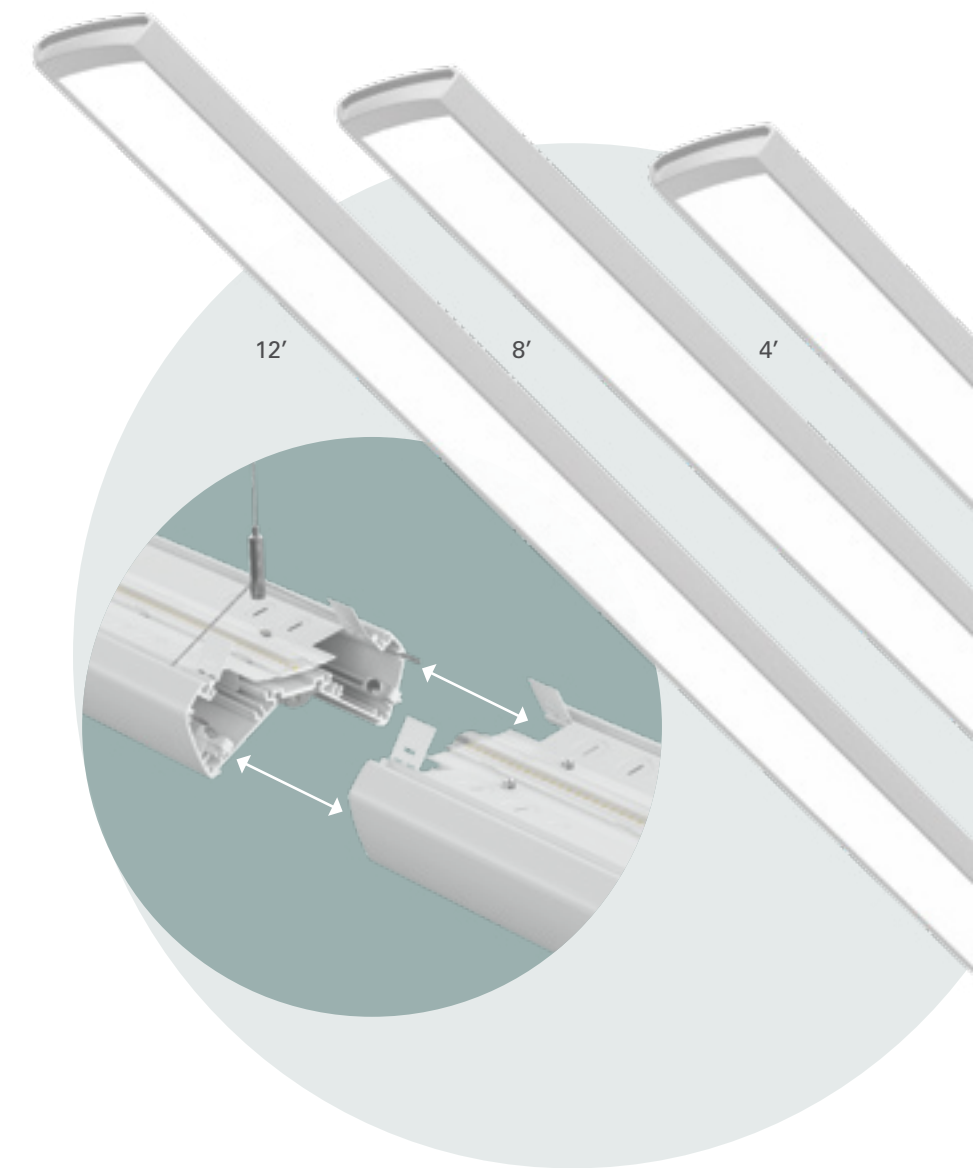

Installation versatility

Installation time is minimized with the use of Corelite's modular section design, through wiring, and simple joining features.

- 4', 8', 12' simple building blocks to create longer runs.
- Complex wiring is achievable while keeping power feeds to a minimum.
- Joining fixtures is quick and provides a ridged and tight connection.
- Navigate existing ceiling obstructions with variable mounting locations.
- Integral drivers and continuous through wiring allows for a single power feed connection up to 150ft (277V).
- The 12 ft. unit advantage – Reduce time and labor costs during installation with 33% fewer fixtures, joint connections, and mounting points compared to 8 ft. unit max.