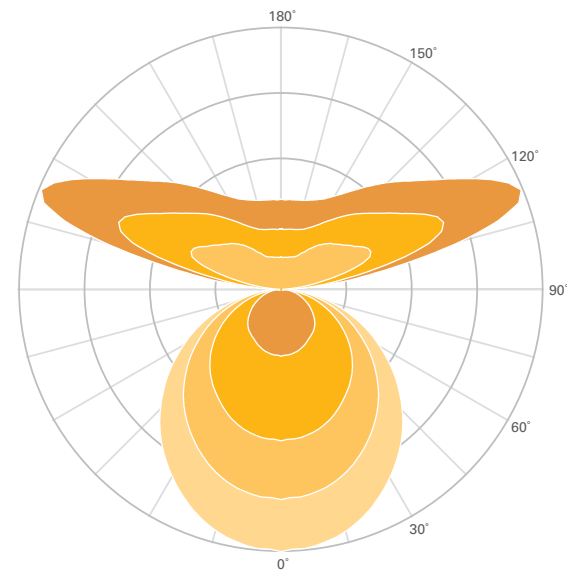

**Downlight** – optically optimized to reduce overall fixture height while creating soft uniform illumination on the diffuse lens below.

High-performance efficacy up to  
**147**  
lumens per watt

Choose from a full range of direct/indirect distributions or specify a custom distribution.