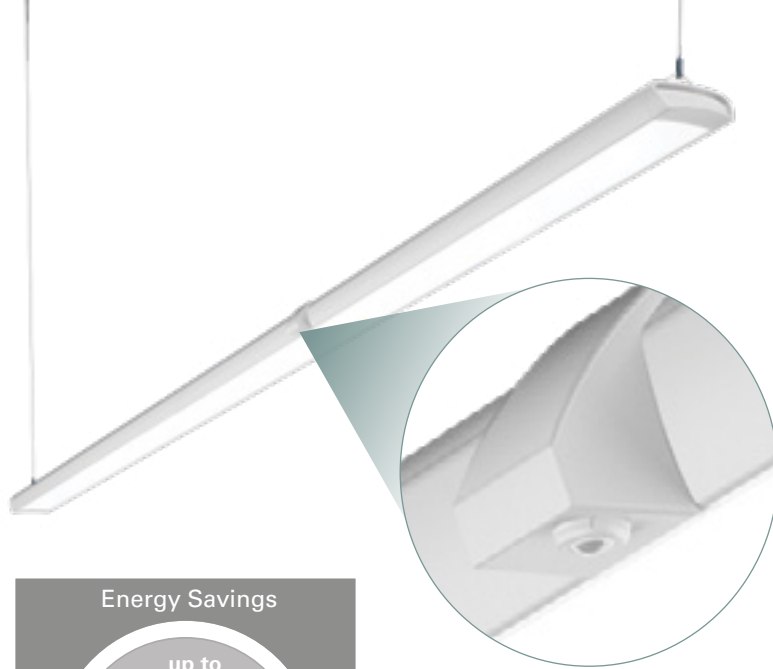

Connected lighting enabled solution

Corelite Continua LED luminaires are designed to support integrated sensors, providing code compliance, installation and energy savings while unlocking the potential of connected lighting systems. The Continua's unique sensor integration simplifies the control design without impacting the seamless illumination aesthetic. With sensors factory-installed in every fixture, the fixture layout enables optimal sensor coverage and controllability. Continua deploys Cooper Lighting Solutions' integrated connected lighting system options, making your facility smarter so you can make smarter decisions.

Lighting fixture with sensor

Wireless Area Controller

Mobile Applications

Energy Savings

up to **70%**
SAVINGS
on lighting
energy
costs

WaveLinx
Wireless Connected Lighting System

- Adjustable occupancy detection and daylight harvesting control
- Simple, secure wireless connectivity with out-of-the-box code compliance
- Easy to use mobile application allows for fast set up and unlocks advanced control capabilities

Lighting fixture with sensor

Wireless Gateway

Energy Manager

Energy Manager Software

Energy Savings

up to **70%**
SAVINGS
on lighting
energy
costs

Enlighted
Wireless Connected Lighting System powered by Enlighted

- Configurable occupancy detection, daylight harvesting, temperature, and energy reporting
- Enterprise-class wireless networking with powerful energy management software
- Sensor-embedded Bluetooth Low Energy technology and cloud-based software for Internet of Things (IoT) data capture and analytics

Technical specifications

SERIES CTA, Continua Direct/Indirect Suspended	
SHIELDING Continuous Roll Lens	
DISTRIBUTION	
75% Up / 25% Down	25% Up / 75% Down
50% Up / 50% Down	0% Up / 100% Down
Specify XX Up/ XX Down†	
LUMEN PACKAGE	
2000 Lms (500 lms/ft)	5000 Lms (1250 lms/ft)
3000 Lms (750 lms/ft)	6000 Lms (1500 lms/ft)
4000 Lms (1000 lms/ft)	
COLOR TEMPERATURE	
LED 3000K	
LED 3500K	
LED 4000K	
VOLTAGE	
Universal 120V-277 VAC	
347 VAC	
FINISH	
White	
Silver	
Black	
Custom color	
RUN LENGTH	
4'	
8'	
12'	
Continuous (up to 100')**	
OPTIONS	
Independent Up/Down Circuits	
Emergency Circuit	
Integral Battery Pack	
Integral WaveLinx Sensor or LumaWatt Pro Sensor	
ADDITIONAL INFORMATION:	
Warranty: 5 year	
cULus: Damp Location Listed	
LM79/LM80: Compliant	
RoHS: Compliant	
L85 @ 60,000 hours