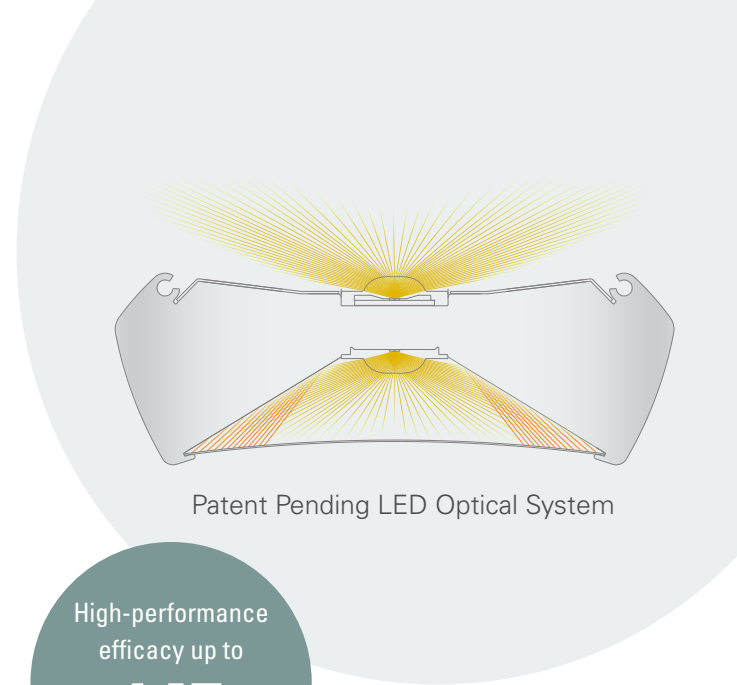

### Watch creativity unravel

Say goodbye to lens gaps and breaks in illumination common in traditional linear runs. With Continua, seamless illumination is possible with a proprietary flexible continuous roll lens that won't ripple or bow over long lengths. The result is high quality uniform illumination along the entire run length for a truly unique aesthetic.

Corridor  
CTA-F-7525-20L830  
75% Up / 25% Down  
2000lms (500 lms per ft)  
Power Density: 0.3 W / Ft<sup>2</sup>

## Go further with excellent optical control

The Continua features precision engineered optical control to create optimal light distributions.

**Uplight** – wide smooth batwing distribution enables broader row spacing with the potential to use less fixtures while achieving the target illumination.

**Downlight** – optically optimized to reduce overall fixture height while creating soft uniform illumination on the diffuse lens below.

High-performance efficacy up to  
**147**  
lumens per watt

Choose from a full range of direct/indirect distributions or specify a custom distribution.