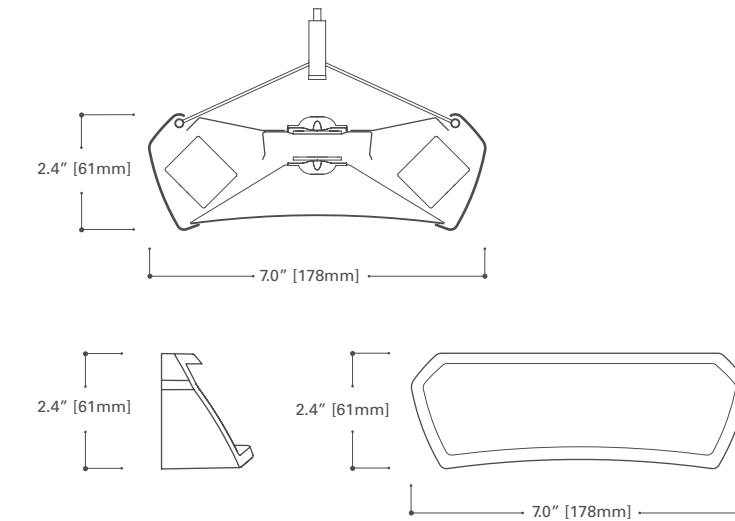

† Not all distributions available. Consult factory for more details.

*Specifications and dimensions subject to change without notice. Please refer to product specification sheet for the most updated technical data.

**Consult factory for runs bigger than 100'.