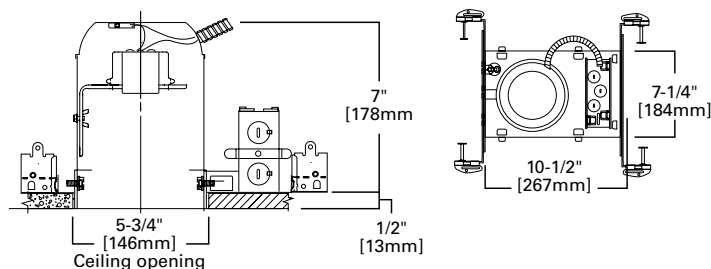

*Not to be used in direct contact with spray foam insulation (Consult NEMA LSD57-2013)

H5ICAT

5" IC, New Construction Housing, 120V

FOR USE IN INSULATED CEILINGS

FOR DIRECT CONTACT WITH INSULATION*

Dimensions