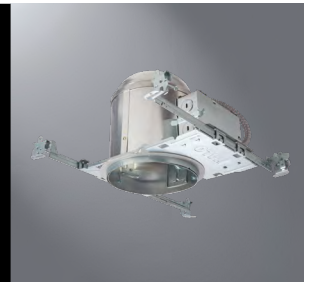

Quick Connect™

- Three 4-port push-in "Quick

- Connect" wire nuts included in junction box
- Speed installation and increase reliability
- No additional wire nuts required
- Simply strip and insert supply wires

Socket

- Porcelain socket with nickel plated brass screw shell
- Snap-in springs secure socket to socket plate, and may be detached when using socket supporting trims
- Overspray protector included

Thermal Protector

Self resetting thermal protector deactivates fixture if overheating occurs due to improper lamping or misapplied insulation

Trims

Halo Fit-All concept offers multiple trim options in a variety of design styles, and functional beam distributions to control beam angle and lumen delivery in accommodating various lamp types including Halogen, CFL and LED

Compliance

- cULus Listed 1598 Luminaire
- cULus Listed Damp Location
- cULus Listed for Wet Location, covered ceiling, with select trims
- cULus Listed for direct contact with insulation and combustible material*
- cULus Listed for feed through
- Air-Tite code compliant. Certified under ASTM E283; not exceeding 2.0 cfm (0.944 L/s) air leakage rate tested at a 1.57 psf (75 Pa) pressure differential.
- RoHS compliant
- Options to meet Trade Agreements Act requirements

*Not to be used in direct contact with spray foam insulation (Consult NEMA LSD57-2013)

H7ICAT

6" IC, New Construction, 120V

FOR USE IN INSULATED CEILINGS

FOR DIRECT CONTACT WITH INSULATION*