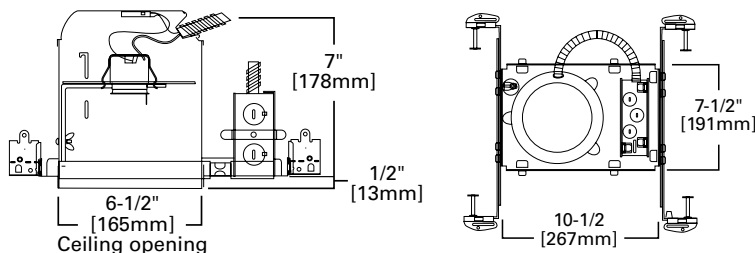

Dimensions

Special Features

- Got-Nail!™ bar hangers
- q-Channel bars with Pass-N-Thru™
- Slide-N-Side™ junction box
- Quick Connect™ push wire nuts
- Air-Tite™ code compliant