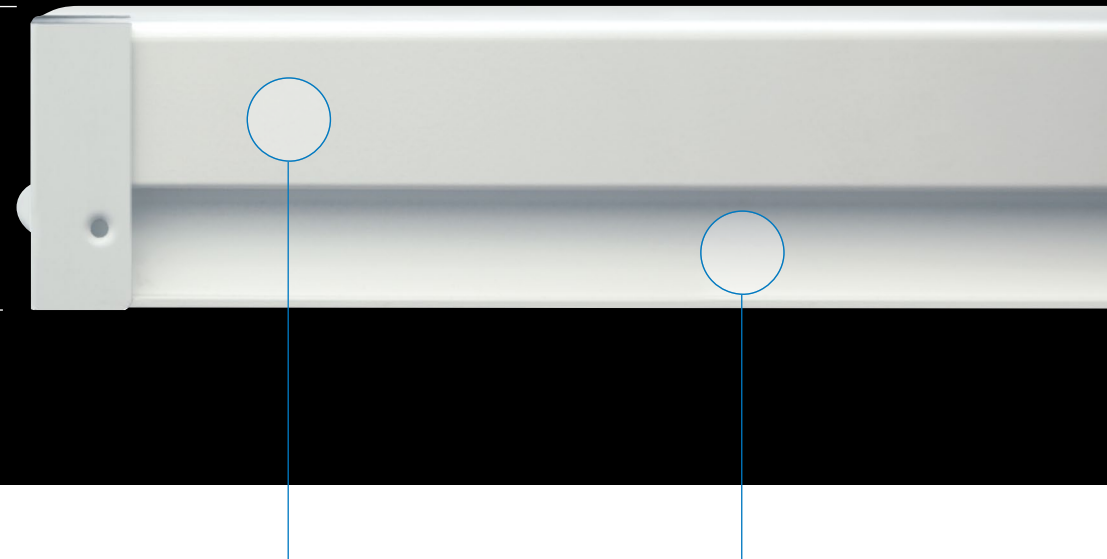

VHB LED
High bay luminaire

Metalux

VHB LED high bay

The **VHB** is designed for a wide variety of applications and mounting heights with a balance of fixture performance and affordability. Precision-designed optics, multiple distributions, lumen outputs and color temperatures make the VHB ideal for industrial, commercial, manufacturing, gymnasium and other applications that utilize traditional linear fluorescent and HID high bays. The proprietary discrete, low-brightness LED module assembly offers exceptional optical performance with the enhanced benefits of LED lighting, including energy savings, extended system life, and reduced carbon footprint.

Compact and durable construction

- Extruded aluminum and CRS construction for added durability
- Compact 15" x 18" low-profile housing
- Precision-designed, high-impact polycarbonate optics
- Suspension mountable with V-Hangers (supplied)

Energy saving LED

- Up to 65% energy savings
- Optional sensor for added energy savings
- No relamping required
- 12' – 30' mounting heights

Construction

VHB high bay
Compact 15" x 18" design for ease of installation
Durable extruded aluminum and CRS construction
High-impact polycarbonate lens protects LEDs
Eight lumen packages available (9,000, 12,000, 15,000, 18,000, 24,000, 30,000, 36,000, and 48,000)
Lumen select switch available with either 12,000 / 15,000 or 18,000 / 24,000 lumens
Ideal for 12' - 30' mounting heights
Suspension mountable with V-Hangers (supplied)
Optional single-point mounting kit reduces installation time
Easy one-for-one replacement
Optional wire guard for added protection