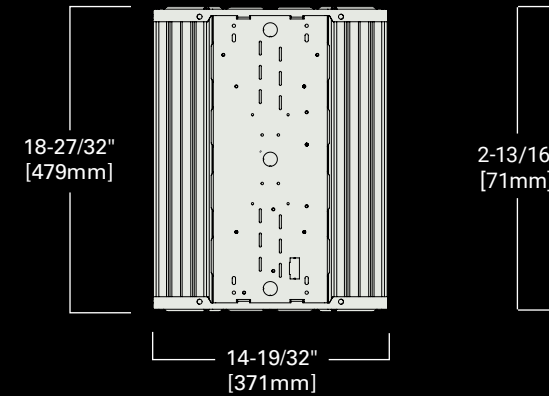

VHB LED high bay

The **VHB** is designed for a wide variety of applications and mounting heights with a balance of fixture performance and affordability. Precision-designed optics, multiple distributions, lumen outputs and color temperatures make the VHB ideal for industrial, commercial, manufacturing, gymnasium and other applications that utilize traditional linear fluorescent and HID high bays. The proprietary discrete, low-brightness LED module assembly offers exceptional optical performance with the enhanced benefits of LED lighting, including energy savings, extended system life, and reduced carbon footprint.

Perfect for renovation or new construction

Ideal one-for-one replacement

No maintenance required

Bottom line savings and industry leading performance

Simple switch available to set lumens as needed for the task

Compact and durable construction

- Extruded aluminum and CRS construction for added durability
- Compact 15" x 18" low-profile housing
- Precision-designed, high-impact polycarbonate optics
- Suspension mountable with V-Hangers (supplied)

Energy saving LED

- Up to 65% energy savings
- Optional sensor for added energy savings
- No relamping required
- 12' – 30' mounting heights