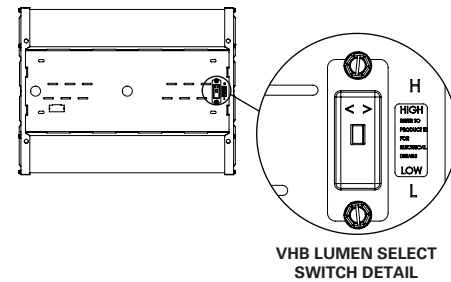

Lumen Select

VHB LUMEN SELECT SWITCH DETAIL

Energy data (narrow)

Catalog Number	Delivered Lumens	Watts	Efficacy (lm/W)
Narrow			
VHB-9-N-UNV-L835-CD-U	8849	56	158
VHB-9-N-UNV-L840-CD-U	8952	56	160
VHB-9-N-UNV-L850-CD-U	9171	56	164
VHB-12-N-UNV-L835-CD-U	11899	80	149
VHB-12-N-UNV-L840-CD-U	12039	80	151
VHB-12-N-UNV-L850-CD-U	12333	80	154
VHB-15-N-UNV-L835-CD-U	15063	104	145
VHB-15-N-UNV-L840-CD-U	15239	104	147
VHB-15-N-UNV-L850-CD-U	15612	104	150
VHB-18-N-UNV-L835-CD-U	17839	125	143
VHB-18-N-UNV-L840-CD-U	18047	125	144
VHB-18-N-UNV-L850-CD-U	18489	125	148
VHB-24-N-UNV-L835-CD-U	23986	165	145
VHB-24-N-UNV-L840-CD-U	24266	165	147
VHB-24-N-UNV-L850-CD-U	24860	168	151
VHB-30-N-UNV-L835-CD-U	29383	204	144
VHB-30-N-UNV-L840-CD-U	29727	204	146
VHB-30-N-UNV-L850-CD-U	30455	204	149
VHB-36-N-UNV-L835-CD-U	35084	246	143
VHB-36-N-UNV-L840-CD-U	35494	246	144
VHB-36-N-UNV-L850-CD-U	36363	246	148
VHB-48-N-UNV-L835-CD-U	46386	324	143
VHB-48-N-UNV-L840-CD-U	46928	324	145
VHB-48-N-UNV-L850-CD-U	48078	324	148

Note: See VHB spec sheet for Lumen Select energy data.

Energy data (wide)

Catalog Number	Delivered Lumens	Watts	Efficacy (lm/W)
Wide			
VHB-9-W-UNV-L835-CD-U	9025	56	161
VHB-9-W-UNV-L840-CD-U	9130	56	163
VHB-9-W-UNV-L850-CD-U	9354	56	167
VHB-12-W-UNV-L835-CD-U	12136	80	152
VHB-12-W-UNV-L840-CD-U	12278	80	154
VHB-12-W-UNV-L850-CD-U	12579	80	157
VHB-15-W-UNV-L835-CD-U	15363	104	148
VHB-15-W-UNV-L840-CD-U	15542	104	149
VHB-15-W-UNV-L850-CD-U	15923	104	153
VHB-18-W-UNV-L835-CD-U	18194	125	146
VHB-18-W-UNV-L840-CD-U	18406	125	147
VHB-18-W-UNV-L850-CD-U	18857	125	151
VHB-24-W-UNV-L835-CD-U	24463	165	148
VHB-24-W-UNV-L840-CD-U	24749	165	150
VHB-24-W-UNV-L850-CD-U	25355	165	154
VHB-30-W-UNV-L835-CD-U	29968	204	147
VHB-30-W-UNV-L840-CD-U	30319	204	149
VHB-30-W-UNV-L850-CD-U	31061	204	152
VHB-36-W-UNV-L835-CD-U	35782	246	146
VHB-36-W-UNV-L840-CD-U	36201	246	147
VHB-36-W-UNV-L850-CD-U	37086	246	151
VHB-48-W-UNV-L835-CD-U	47309	324	146
VHB-48-W-UNV-L840-CD-U	47862	324	148
VHB-48-W-UNV-L850-CD-U	49033	324	151

Note: See VHB spec sheet for Lumen Select energy data.