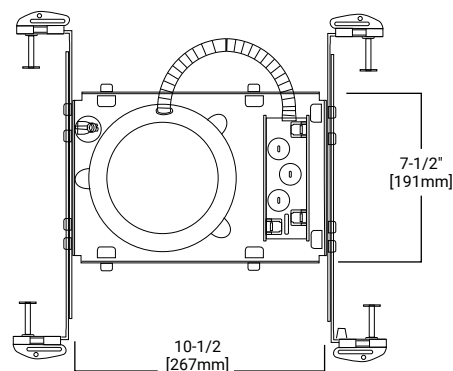

Product Certification

Product Features

Top Product Features

- All Nail!™ bar hangers with preinstalled nail and integral T-grid clip; q-Channel interlocking hanger bars
- Pass-N-Thru™ tool-less shortening of bar hangers; Quick Connect wiring connectors included in junction box
- Hinged junction box with Slide-N-Side™ wire traps; For use in insulated and non-insulated ceilings
- AIR-TITE™ per ASTM E283; AIR-TITE™ exclusive housing gasket; Thermally protected
- Socket bracket adjusts lamp to various trim styles and designs
- Options to meet Trade Agreements Act requirements

Dimensional and Mounting Details

Order Information

SAMPLE ORDER NUMBER: **E7ICAT 6110WB**

Order housing, trim and lamp (by others) separately for a complete luminaire.

Domestic Preferences	Housing
Domestic Preferences ⁽¹⁾	Housing
[Blank] =Standard TAA =Trade Agreements Act	E7ICAT = 6" insulated ceiling, airtight recessed housing, new construction, 120V
(1) Only product configurations with this designated prefix are built to be compliant with the Trade Agreements Act of 1979 (TAA). Please refer to DOMESTIC PREFERENCES website for more information. Components shipped separately may be separately analyzed under domestic preference requirements.	