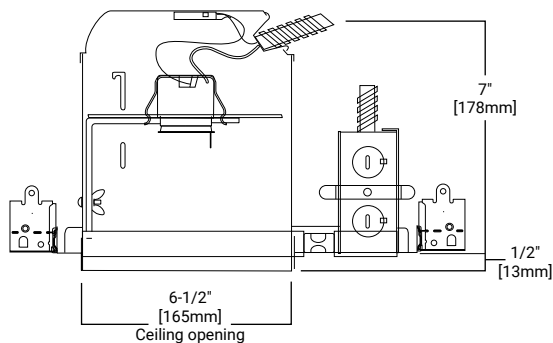

Product Certification

Product Features

Top Product Features

- All Nail!™ bar hangers with preinstalled nail and integral T-grid clip; q-Channel interlocking hanger bars
- Pass-N-Thru™ tool-less shortening of bar hangers; Quick Connect wiring connectors included in junction box
- Hinged junction box with Slide-N-Side™ wire traps; For use in insulated and non-insulated ceilings
- AIR-TITE™ per ASTM E283; AIR-TITE™ exclusive housing gasket; Thermally protected
- Socket bracket adjusts lamp to various trim styles and designs
- Options to meet Trade Agreements Act requirements

Dimensional and Mounting Details

Order Information

SAMPLE ORDER NUMBER: **E7ICAT 6110WB**

Order housing, trim and lamp (by others) separately for a complete luminaire.

Domestic Preferences	Housing
Domestic Preferences ⁽¹⁾	Housing
[Blank] =Standard TAA =Trade Agreements Act	E7ICAT = 6" insulated ceiling, airtight recessed housing, new construction, 120V
(1) Only product configurations with this designated prefix are built to be compliant with the Trade Agreements Act of 1979 (TAA). Please refer to DOMESTIC PREFERENCES website for more information. Components shipped separately may be separately analyzed under domestic preference requirements.	