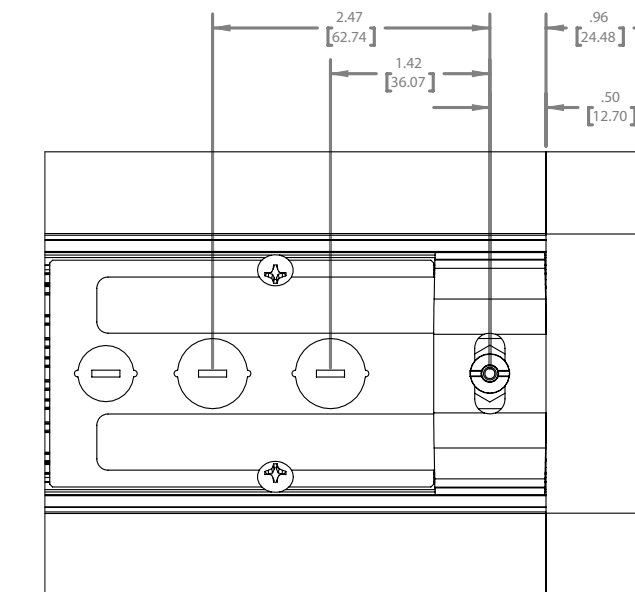

Compliance and approvals

Dimensional details

Note: End caps add 1" at each end.

Lighting Product Lines

Ametrix
AtLite
Corelite
Ephesus
Fail-Safe
HALO
HALO Commercial
Invue
iO
Iris
Lumark
Lumière
McGraw-Edison
Metalux
MWS
Neo-Ray
Portfolio
Pentalux
RSA
Shaper
Streetworks
Sure-Lites