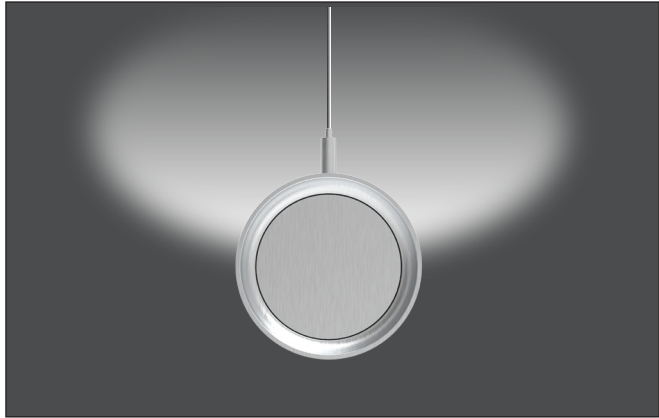

Cirque
Linear Series

Neo-Ray

Easy on the Eyes. Literally and Figuratively.

Cirque's signature circular design and direct-indirect light distribution make it a desirable option for organizations looking for lighting that's as comfortable as it is attractive.

Cirque is ideal for the hospitality industry, bars and restaurants, healthcare, and education spaces.

Designed to Be More Comfortable.

Direct-indirect light distribution is built into every Cirque fixture. The black or white louvered baffles with Discreet Technology use an engineered optical system that reduces light glare while providing efficient lighting where needed. The result is superior visual comfort with ultra-low Unified Glare Ratings (UGR) values to go along with Cirque's unique aesthetic.

Revolutionary Optics and End Cap Colors

Indirect Lighting

Wide smooth indirect batwing distribution enables greater row spacing while maintaining ideal ceiling uniformity. Find the flexibility you need, or reduce fixture count without creating harsh contrast.

Direct Lighting

Soft uniform illumination in a symmetrical 2"x2" aperture with a 45° cutoff angle. UGR of less than 13 and as low as 0 in some configurations.

End Cap Colors

Decorative end plates attach to end cap without fasteners and can be swapped in the field to vary aesthetics