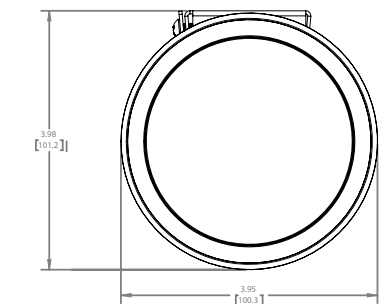

Compliance and approvals

Dimensional details

Note: End caps add 1" at each end.

Lighting Product Lines

Ametrix
AtLite
Corelite
Ephesus
Fail-Safe
HALO
HALO Commercial
Invue
iO
Iris
Lumark
Lumière
McGraw-Edison
Metalux
MWS
Neo-Ray
Portfolio
Pentalux
RSA
Shaper
Streetworks
Sure-Lites