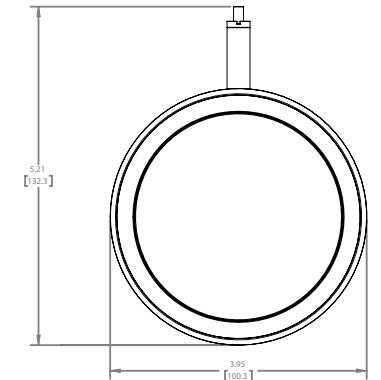

Compliance and approvals

Dimensional details

Note: End caps add 1" at each end.

Lighting Product Lines

Ametrix
AtLite
Corelite
Ephesus
Fail-Safe
HALO
HALO Commercial
Invue
iO
Iris
Lumark
Lumière
McGraw-Edison
Metalux
MWS
Neo-Ray
Portfolio
Pentalux
RSA
Shaper
Streetworks
Sure-Lites