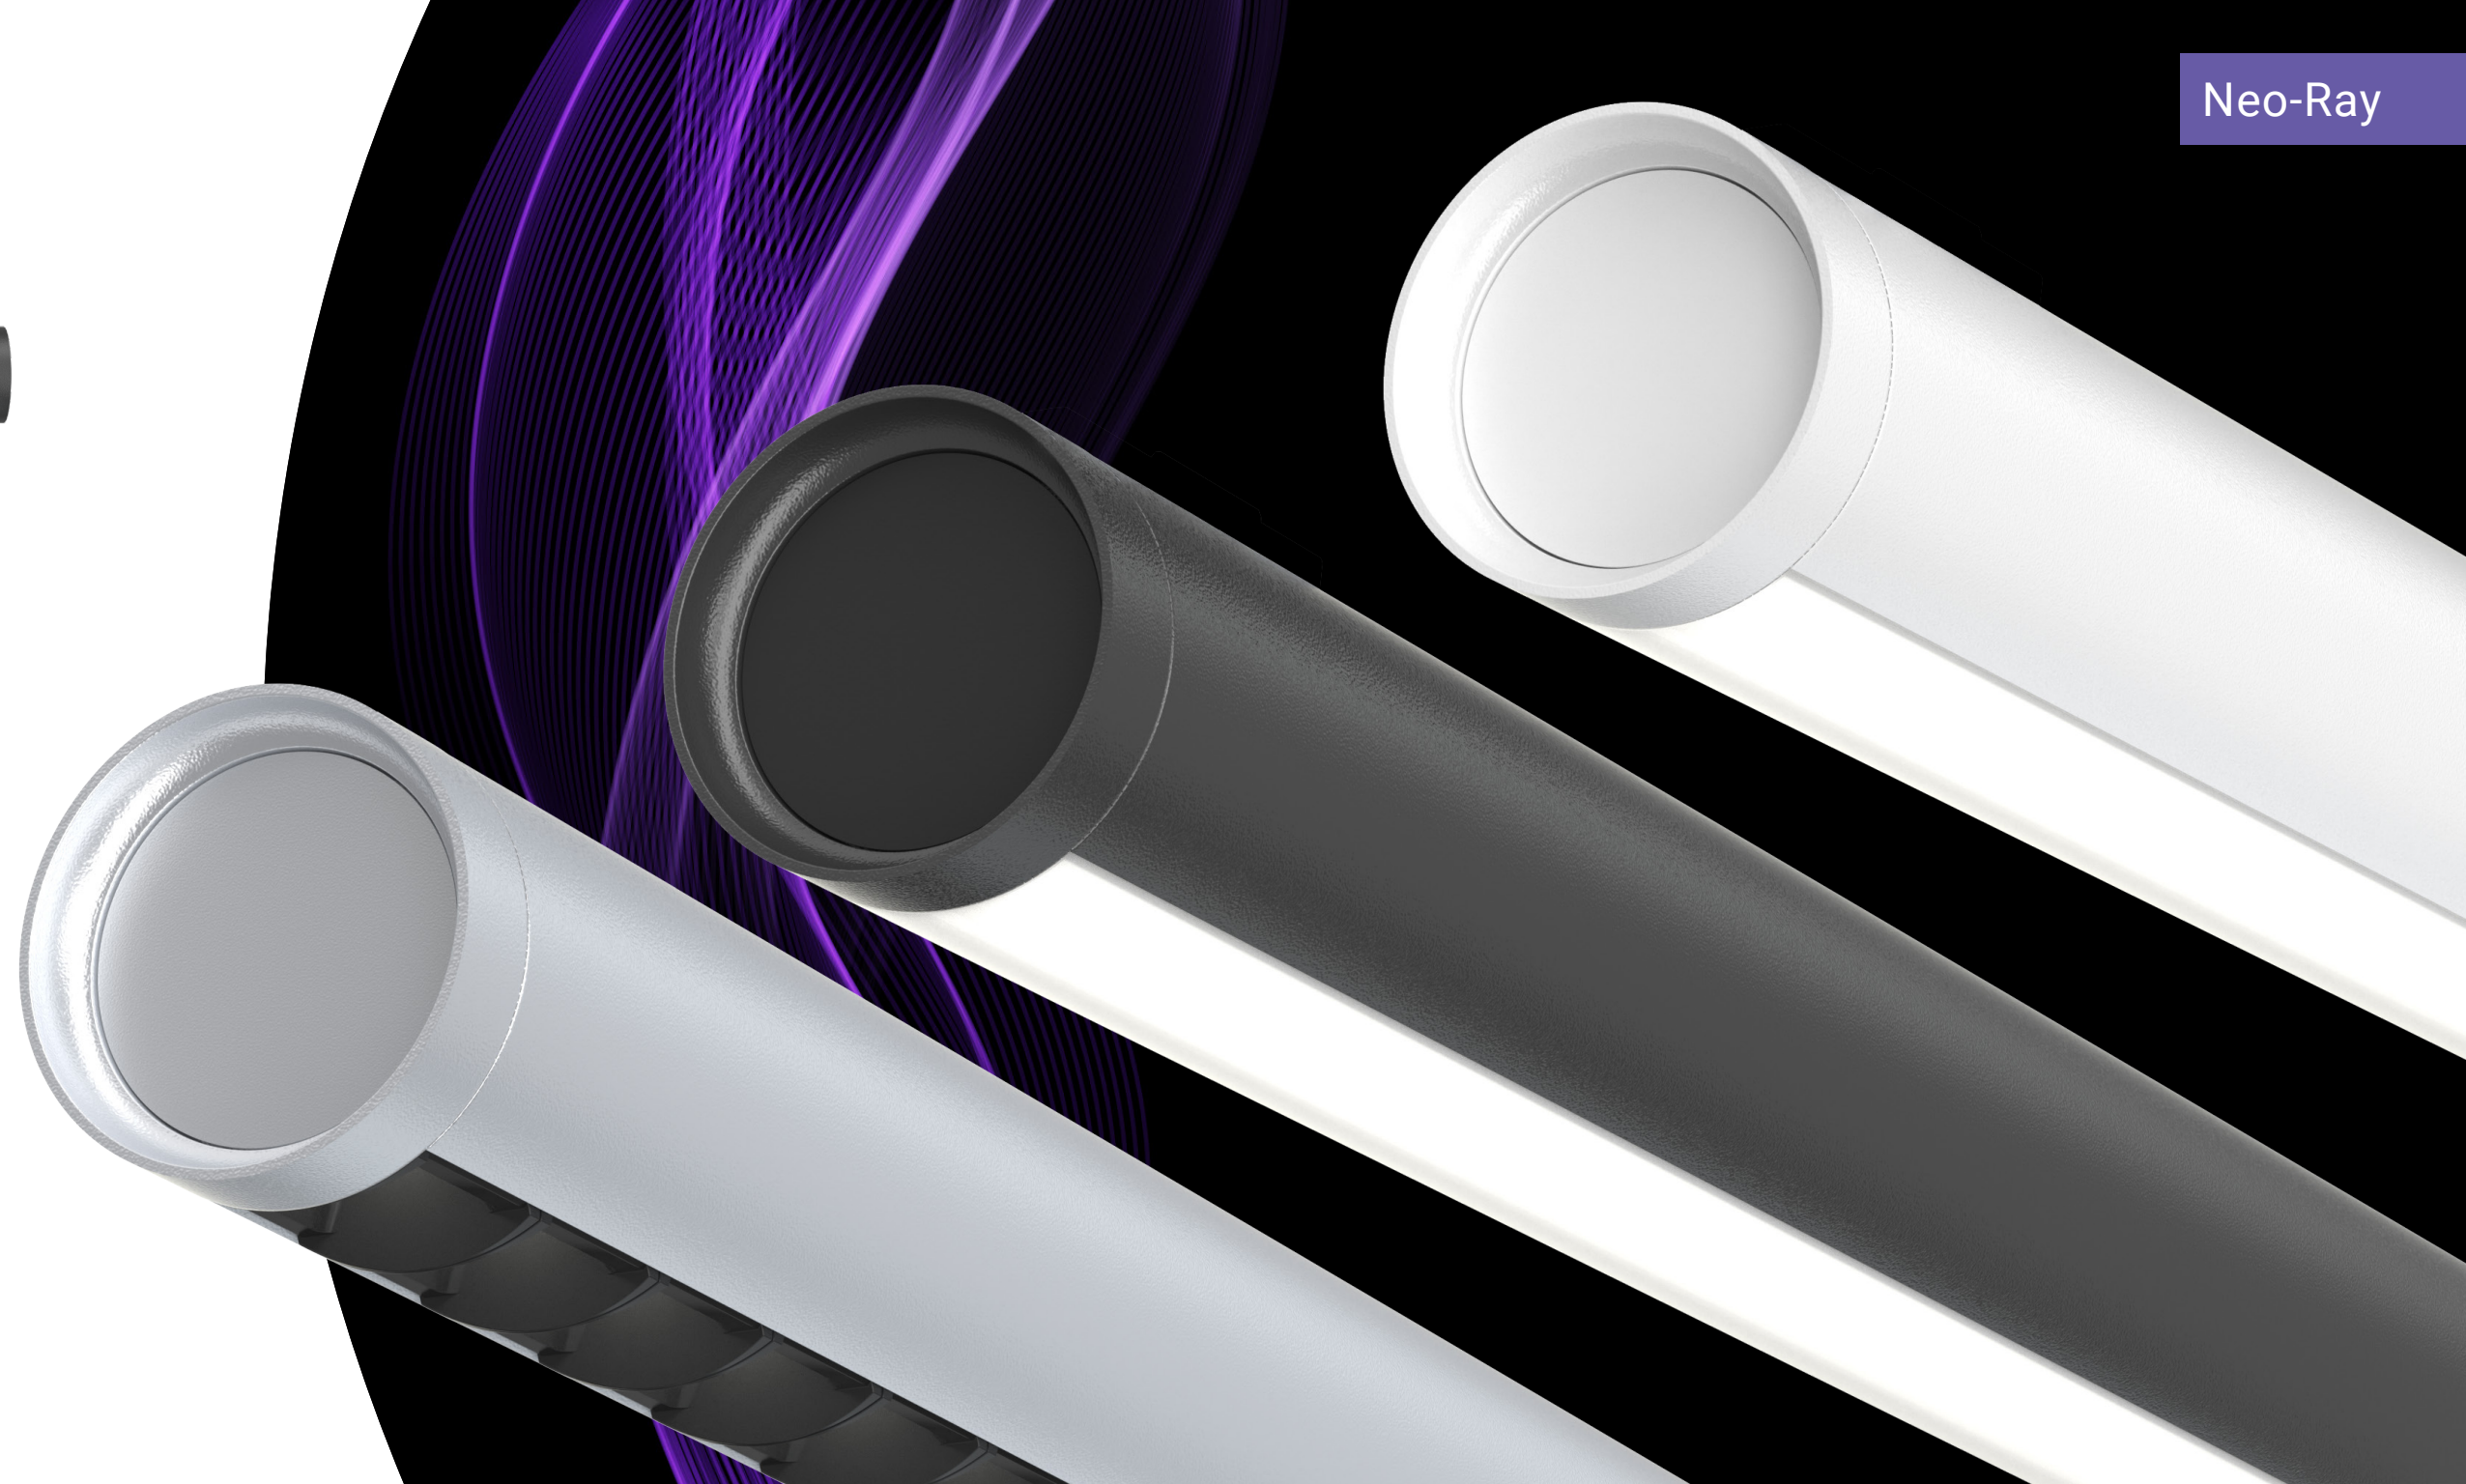

Cirque
Linear Series

Neo-Ray

Easy on the Eyes. Literally and Figuratively.

Cirque's signature circular design and direct-indirect light distribution make it a desirable option for organizations looking for lighting that's as comfortable as it is attractive.

Cirque is ideal for the hospitality industry, bars and restaurants, healthcare, and education spaces.

Designed to Be More Comfortable.

Direct-indirect light distribution is built into every Cirque fixture. The black or white louvered baffles with Discreet Technology use an engineered optical system that reduces light glare while providing efficient lighting where needed. The result is superior visual comfort with ultra-low Unified Glare Ratings (UGR) values to go along with Cirque's unique aesthetic.

Revolutionary Optics and End Cap Colors

Indirect Lighting

Wide smooth indirect batwing distribution enables greater row spacing while maintaining ideal ceiling uniformity. Find the flexibility you need, or reduce fixture count without creating harsh contrast.

Direct Lighting

Soft uniform illumination in a symmetrical 2"x2" aperture with a 45° cutoff angle. UGR of less than 13 and as low as 0 in some configurations.

End Cap Colors

Decorative end plates attach to end cap without fasteners and can be swapped in the field to vary aesthetics