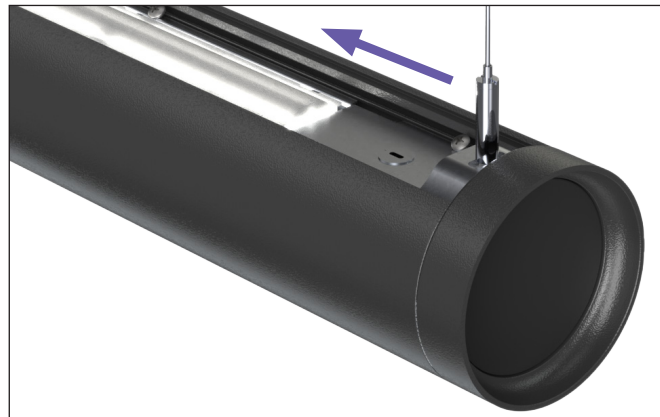

Installation Versatility

Get peace of mind with the use of Neo-Ray's modular section design, through wiring, and simple yet robust joining features.

- 4', 6', 8', 12' simple building blocks to create runs.
- Joining fixtures is quick and provides a ridged and tight connection.
- Navigate existing ceiling obstructions with field adjustable mounting locations.
- The 12' Advantage – reduce time and labor costs during installation with 33% fewer fixtures, joint connections, and mounting points compared to 8 ft. unit max.

Adjustable Mounting