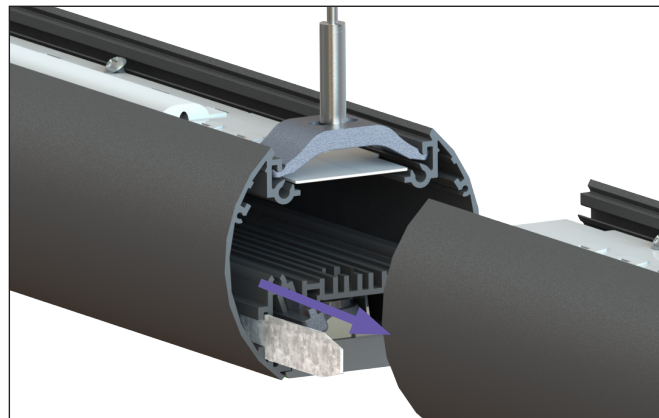

Rigid Alignment and Joining