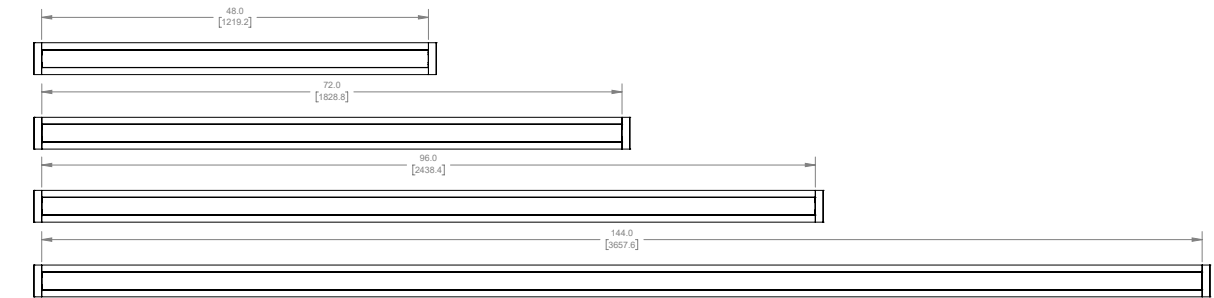

Compliance and approvals

Dimensional details

Note: End caps add 1" at each end.

Lighting Product Lines

Ametrix
AtLite
Corelite
Ephesus
Fail-Safe
HALO
HALO Commercial
Invue
iO
Iris
Lumark
Lumière
McGraw-Edison
Metalux
MWS
Neo-Ray
Portfolio
Pentalux
RSA
Shaper
Streetworks
Sure-Lites