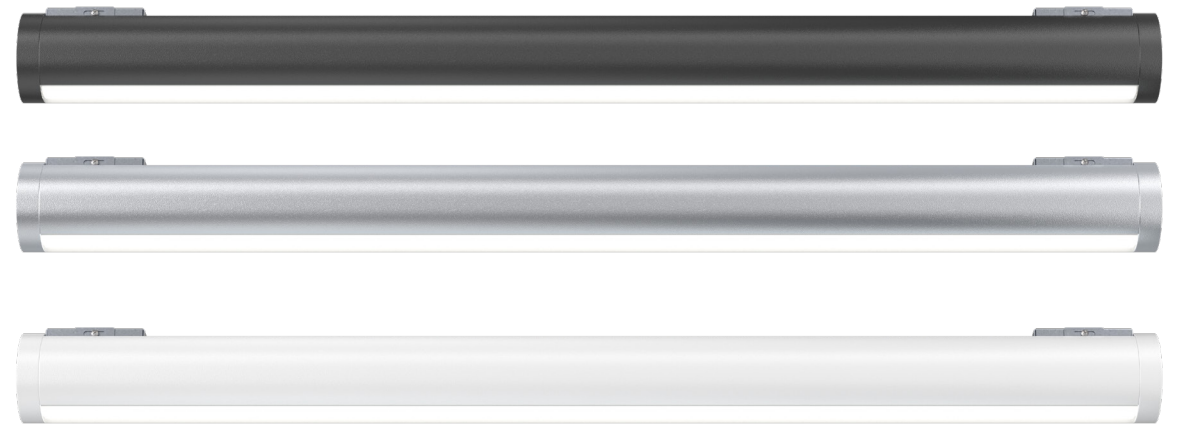

Cirque is ideal for the hospitality industry, bars and restaurants, healthcare, and education spaces.

Designed to Be More Comfortable.

Direct-indirect light distribution is built into every Cirque fixture. The black or white louvered baffles with Discreet Technology use an engineered optical system that reduces light glare while providing efficient lighting where needed. The result is superior visual comfort with ultra-low Unified Glare Ratings (UGR) values to go along with Cirque's unique aesthetic.

Installation Versatility

Get peace of mind with the use of Neo-Ray's modular section design, through wiring, and simple yet robust joining features.

- 4', 6', 8', 12' simple building blocks to create runs.
- Joining fixtures is quick and provides a ridged and tight connection.
- Navigate existing ceiling obstructions with field adjustable mounting locations.
- The 12' Advantage – reduce time and labor costs during installation with 33% fewer fixtures, joint connections, and mounting points compared to 8 ft. unit max.

Adjustable Mounting

Rigid Alignment and Joining

Surface Mount and Suspended

12ft max unit length.

Combinations

Mix or match to create a customized fixture to complement the design of any space.

Connected Lighting Enabled Solution

Neo-Ray Cirque luminaires are designed to support integrated sensors providing code compliance and energy savings. The Cirque's unique sensor integration simplifies the control design without impacting the seamless illumination aesthetic. With sensors factory-installed in every fixture, the fixture layout enables optimal sensor coverage and controllability. With connected lighting, Cirque makes your facility smarter so you can make smarter decisions.