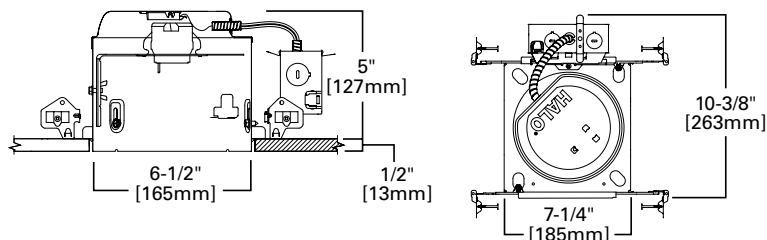

*Not to be used in direct contact with spray foam insulation (Consult NEMA LSD57-2013).

E27ICAT

6" IC, Air-Tite, Shallow New Construction Housing

E26 Screw base housing

FOR USE IN INSULATED CEILINGS

FOR DIRECT CONTACT WITH INSULATION*

Dimensions

Special Features

- All-Nail!™ bar hangers
- q-Channel bars with Pass-N-Thru™
- Hinged J-Box with Slide-N-Side™
- Quick Connect™ push wire nuts
- Air-Tite™ code compliant

Ordering Information

Sample Number: E27ICAT 6110WB