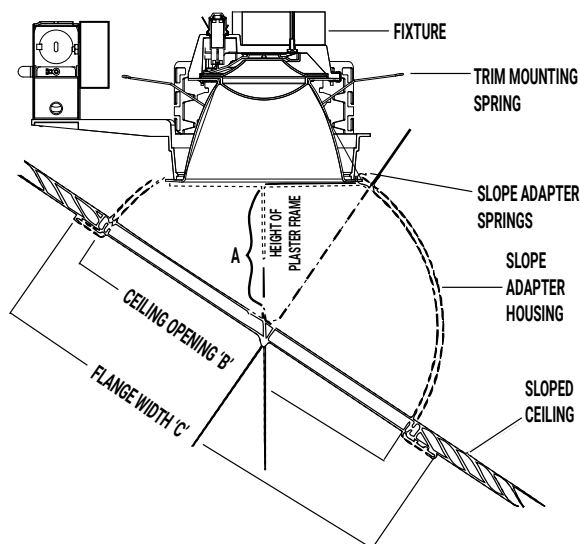

Project		Catalog #		Type	
Prepared by		Notes		Date	

Portfolio HALO Commercial

HSA

4-Inch / 6-inch / 8-inch Slope Adapters

Interactive Menu

- Order Information page 2
- Product Specifications page 2

Top Product Features

- Compatible with Portfolio and Halo Commercial recessed downlights
- For use in slope ceiling applications from 2/12 to 12/12 pitch
- Use with 4-inch, 6-inch and 8-inch downlight apertures

Dimensional and Mounting Details

Aperture	Slope
Aperture	Slope
HSA4 = 4-Inch Aperture HSA6 = 6-Inch Aperture HSA8 = 8-Inch Aperture	05 = 5° 10 = 10° 15 = 15° 20 = 20° 25 = 25° 30 = 30° 35 = 35° 40 = 40° 45 = 45°
Notes	Notes

Pitch to Degree Conversion

2/12	3/12	4/12	5/12	6/12	7/12	8/12	9/12	10/12	11/12	12/12
10°	14°	18.5°	22.5°	26.5°	30°	33.5°	36.8°	39.8°	42.5°	45°

Product Specifications

Slope Adapter

- Spun 0.05" thick aluminum secondary reflector provides coordinated aperture appearance
- Adapter features a self flanged trim
- Flange and interior is gloss white finish
- Order in 5 degree increments from 10 to 45 degrees
- Refer to Pitch to Degree Conversion table for ordering